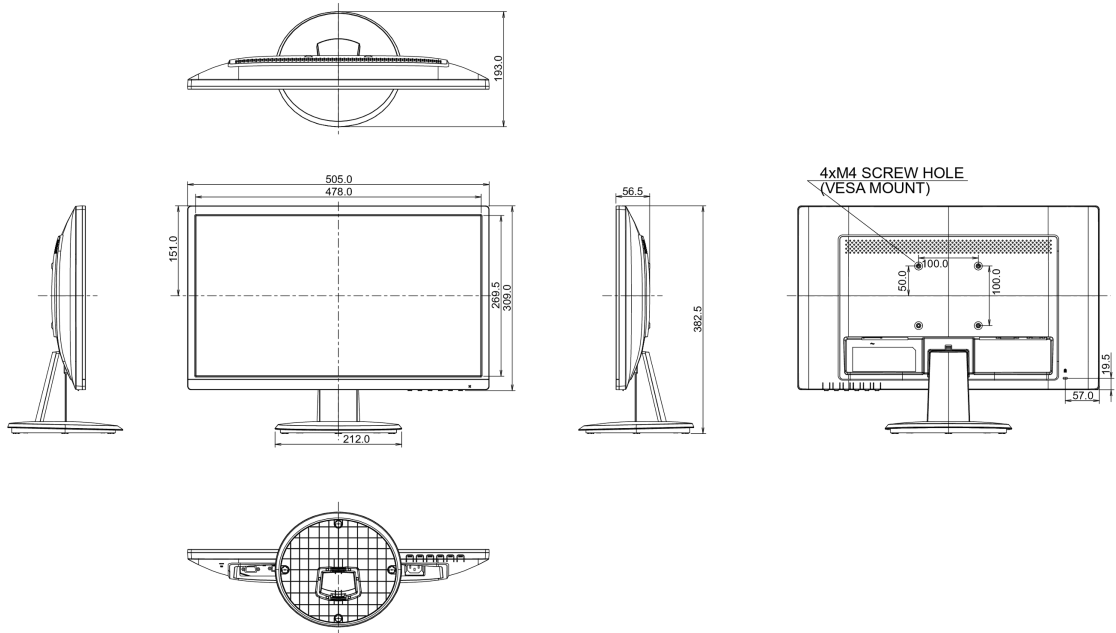

## 08 DIMENSIONS / WEIGHT

Product dimensions W x H x D	505 x 382 x 193mm
Weight (without box)	3kg
EAN code	4948570116522

© IIYAMA CORPORATION. ALL RIGHTS RESERVED