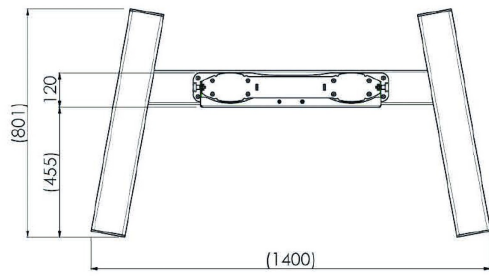

Trolley for 86-98" Large Format Displays max 160kg

The MD 062B3800 is a trolley designed for large touch screens and large format displays up to 98" and 160kg. The MD 062B3800 can be used for displays in landscape and portrait orientation. Manual height adjustment and excluding bracket. Works with the MD 052B2010 bracket and the MD 052B2040 portrait bracket.

Suited for the 98" ProLite LH9852UHS-B1

01 TECHNICAL SPECIFICATION

Colour	серебро
Typ	Trolley
Počet obrazovky	1
Velikost obrazovky	86" - 98"
Max weight capacity	160kg / монитор

02 РАЗМЕР / ВЕС

Размер продукта Ш x В x Г 1400 x 2009 x 801мм