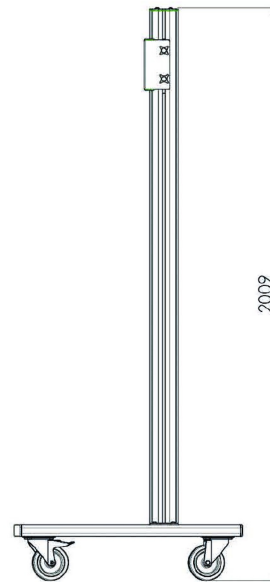

Trolley for 86-98" Large Format Displays max 160kg

The MD 062B3800 is a trolley designed for large touch screens and large format displays up to 98" and 160kg. The MD 062B3800 can be used for displays in landscape and portrait orientation. Manual height adjustment and excluding bracket. Works with the MD 052B2010 bracket and the MD 052B2040 portrait bracket.

Suited for the 98" ProLite LH9852UHS-B1

01 TECHNICAL SPECIFICATION

Colour	серебро
Typ	Trolley
Počet obrazovky	1
Velikost obrazovky	86" - 98"
Max weight capacity	160kg / монитор

02 РАЗМЕР / ВЕС

Размер продукта Ш x В x Г 1400 x 2009 x 801мм