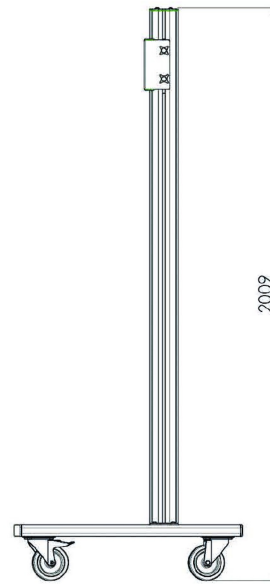

Все товарные знаки и торговые марки являются собственностью их владельцев и они защищены. Ошибки и изменения допускаются. Спецификации могут быть изменены без уведомления. Все LCD мониторы соответствуют стандарту ISO-9241-307:2008 по политике битых пикселей.

© IIYAMA CORPORATION. ALL RIGHTS RESERVED