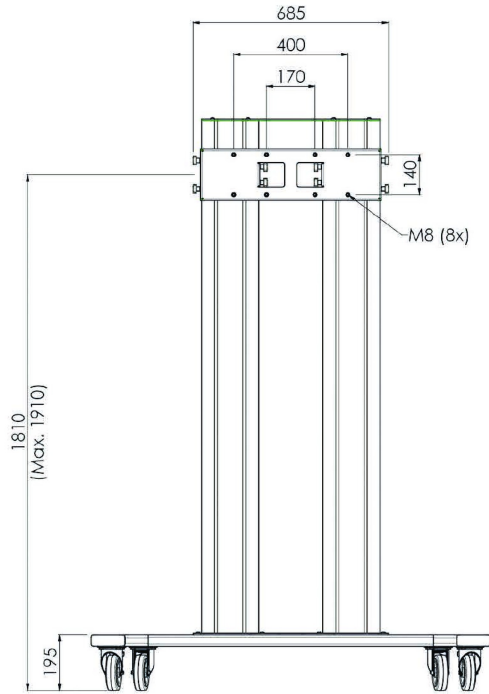

Все товарные знаки и торговые марки являются собственностью их владельцев и они защищены. Ошибки и изменения допускаются. Спецификации могут быть изменены без уведомления. Все LCD мониторы соответствуют стандарту ISO-9241-307:2008 по политике битых пикселей.

© IIYAMA CORPORATION. ALL RIGHTS RESERVED