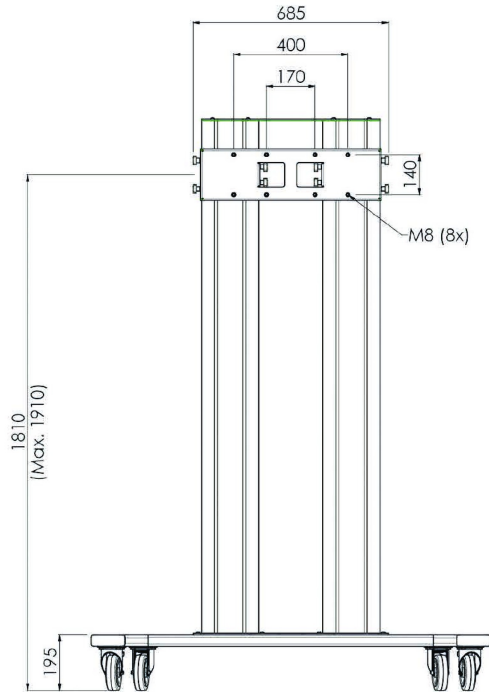

Trolley for 86-98" Large Format Displays max 160kg

The MD 062B3800 is a trolley designed for large touch screens and large format displays up to 98" and 160kg. The MD 062B3800 can be used for displays in landscape and portrait orientation. Manual height adjustment and excluding bracket. Works with the MD 052B2010 bracket and the MD 052B2040 portrait bracket.

Suited for the 98" ProLite LH9852UHS-B1

01 TECHNICAL SPECIFICATION

Colour	серебро
Typ	Trolley
Počet obrazovky	1
Velikost obrazovky	86" - 98"
Max weight capacity	160kg / монитор

02 РАЗМЕР / ВЕС

Размер продукта Ш x В x Г 1400 x 2009 x 801мм