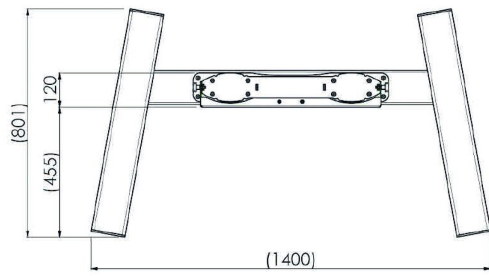

Trolley for 86-98" Large Format Displays max 160kg

The MD 062B3800 is a trolley designed for large touch screens and large format displays up to 98" and 160kg. The MD 062B3800 can be used for displays in landscape and portrait orientation. Manual height adjustment and excluding bracket. Works with the [MD 052B2010](#) bracket for landscape and the [MD 052B2040](#) bracket for portrait.

Suited for the 98" [ProLite LH9852UHS-B1](#)

01 TECHNICAL SPECIFICATION

Colour	silver
Type	Trolley
Number of screens	1
Screen size	86" - 98"
Max weight capacity	160kg / monitor

02 DIMENSIONS / WEIGHT

Product dimensions W x H x D 1400 x 2009 x 801mm

Weight (without box) 68kg

All trademarks and registered trademarks acknowledged. E & O E. Specification subject to change without notice. All LCD's comply with ISO-9241-307:2008 in connection with pixel defects.