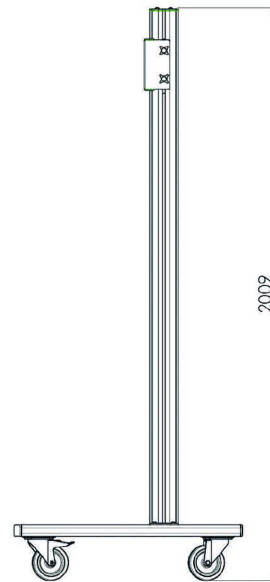

Trolley for 86-98" Large Format Displays max 160kg

The MD 062B3800 is a trolley designed for large touch screens and large format displays up to 98" and 160kg. The MD 062B3800 can be used for displays in landscape and portrait orientation. Manual height adjustment and excluding bracket. Works with the [MD 052B2010](#) bracket for landscape and the [MD 052B2040](#) bracket for portrait.

Suited for the 98" [ProLite LH9852UHS-B1](#)

01 TECHNICAL SPECIFICATION

Colour	silver
Type	Trolley
Number of screens	1
Screen size	86" - 98"
Max weight capacity	160kg / monitor

02 DIMENSIONS / WEIGHT

Product dimensions W x H x D 1400 x 2009 x 801mm

Weight (without box) 68kg

All trademarks and registered trademarks acknowledged. E & O E. Specification subject to change without notice. All LCD's comply with ISO-9241-307:2008 in connection with pixel defects.