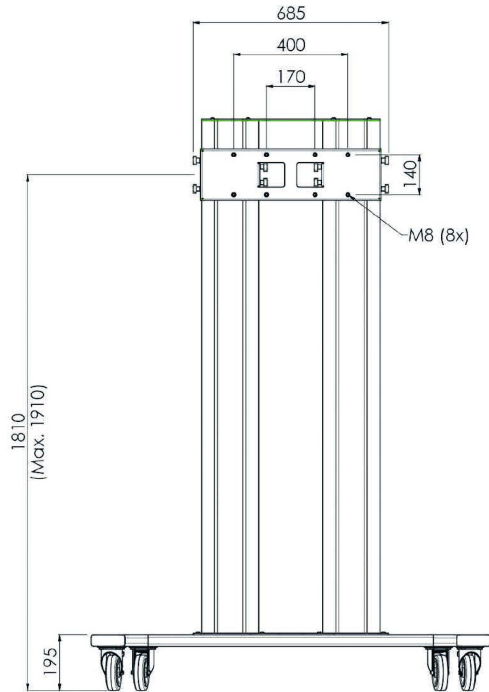

Trolley for 86-98" Large Format Displays max 160kg

The MD 062B3800 is a trolley designed for large touch screens and large format displays up to 98" and 160kg. The MD 062B3800 can be used for displays in landscape and portrait orientation. Manual height adjustment and excluding bracket. Works with the [MD 052B2010](#) bracket for landscape and the [MD 052B2040](#) bracket for portrait.

Suited for the 98" [ProLite LH9852UHS-B1](#)

01 TECHNICAL SPECIFICATION

Colour	silver
Type	Trolley
Number of screens	1
Screen size	86" - 98"
Max weight capacity	160kg / monitor

02 DIMENSIONS / WEIGHT

Product dimensions W x H x D 1400 x 2009 x 801mm

Weight (without box) 68kg

All trademarks and registered trademarks acknowledged. E & O E. Specification subject to change without notice. All LCD's comply with ISO-9241-307:2008 in connection with pixel defects.