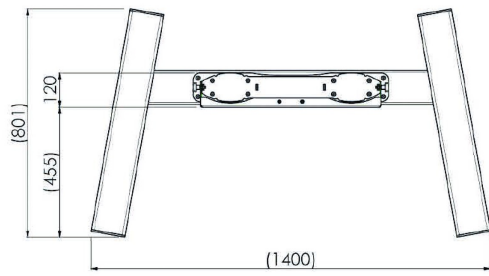

### Trolley for 86-98" Large Format Displays

The MD 062B3800 is a trolley designed for large touch screens and large format displays up to 98" and 160kg. The MD 062B3800 can be used for displays in landscape and portrait orientation. Manual height adjustment and excluding bracket. Works with the [MD 052B2010](#) bracket and the [MD 052B2040](#) portrait bracket.

Suited for the 98" [ProLite LH9852UHS-B1](#)

#### 01 ESPECIFICACIÓN TÉCNICA

Colour	plateado
Tipo	Trolley
Número de pantallas	1
Tamaño de pantalla	86" - 98"
Peso máximo	160kg / monitor

## 02 DIMENSIONES / PESO

Producto dimensiones W x H x D

1400 x 2009 x 801mm

Peso (sin caja)

68kg

All trademarks and registered trademarks acknowledged. E & O E. Specification subject to change without notice. All LCD's comply with ISO-9241-307:2008 in connection with pixel defects.