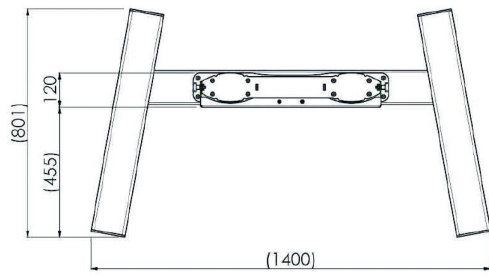

Trolley for 86-98" Large Format Displays

The MD 062B3800 is a trolley designed for large touch screens and large format displays up to 98" and 160kg. The MD 062B3800 can be used for displays in landscape and portrait orientation. Manual height adjustment and excluding bracket. Works with the [MD 052B2010](#) bracket and the [MD 052B2040](#) portrait bracket.

Suited for the 98" [ProLite LH9852UHS-B1](#)

01 ESPECIFICACIÓN TÉCNICA

Colour	plateado
Tipo	Trolley
Número de pantallas	1
Tamaño de pantalla	86" - 98"
Peso máximo	160kg / monitor

02 DIMENSIONES / PESO

Producto dimensiones W x H x D

1400 x 2009 x 801mm

Peso (sin caja)

68kg

All trademarks and registered trademarks acknowledged. E & O E. Specification subject to change without notice. All LCD's comply with ISO-9241-307:2008 in connection with pixel defects.