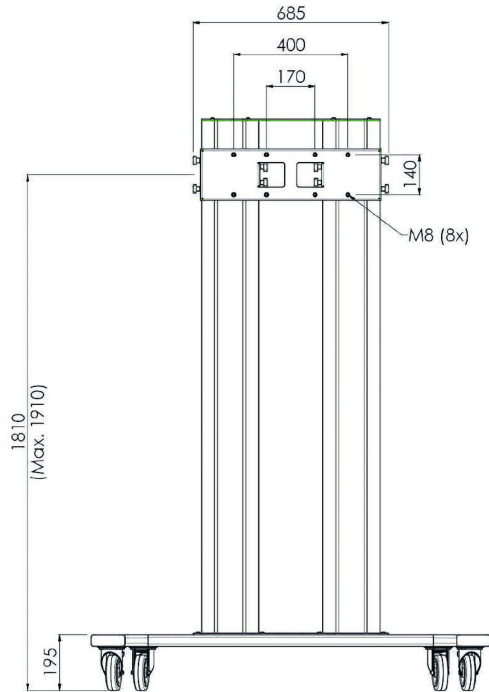

Trolley for 86-98" Large Format Displays

The MD 062B3800 is a trolley designed for large touch screens and large format displays up to 98" and 160kg. The MD 062B3800 can be used for displays in landscape and portrait orientation. Manual height adjustment and excluding bracket. Works with the [MD 052B2010](#) bracket and the [MD 052B2040](#) portrait bracket.

Suited for the 98" [ProLite LH9852UHS-B1](#)

01 ESPECIFICACIÓN TÉCNICA

Colour	plateado
Tipo	Trolley
Número de pantallas	1
Tamaño de pantalla	86" - 98"
Peso máximo	160kg / monitor

02 DIMENSIONES / PESO

Producto dimensiones W x H x D

1400 x 2009 x 801mm

Peso (sin caja)

68kg

All trademarks and registered trademarks acknowledged. E & O E. Specification subject to change without notice. All LCD's comply with ISO-9241-307:2008 in connection with pixel defects.