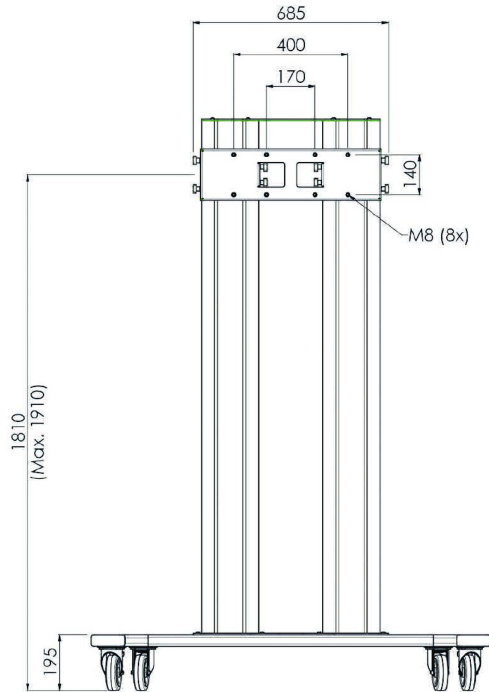

### Trolley for 86-98" Large Format Displays

The MD 062B3800 is a trolley designed for large touch screens and large format displays up to 98" and 160kg. The MD 062B3800 can be used for displays in landscape and portrait orientation. Manual height adjustment and excluding bracket. Works with the [MD 052B2010](#) bracket and the [MD 052B2040](#) portrait bracket.

Suited for the 98" [ProLite LH9852UHS-B1](#)

#### 01 ESPECIFICACIÓN TÉCNICA

Colour	plateado
Tipo	Trolley
Número de pantallas	1
Tamaño de pantalla	86" - 98"
Peso máximo	160kg / monitor

## 02 DIMENSIONES / PESO

Producto dimensiones W x H x D

1400 x 2009 x 801mm

Peso (sin caja)

68kg

All trademarks and registered trademarks acknowledged. E & O E. Specification subject to change without notice. All LCD's comply with ISO-9241-307:2008 in connection with pixel defects.