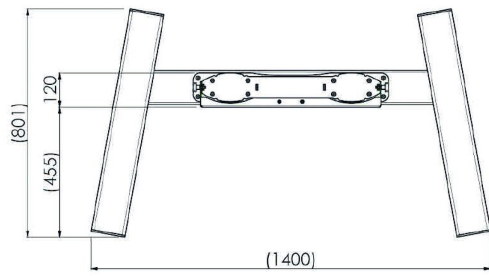

Trolley for 86-98" Large Format Displays max 160kg

The MD 062B3800 is a trolley designed for large touch screens and large format displays up to 98" and 160kg. The MD 062B3800 can be used for displays in landscape and portrait orientation. Manual height adjustment and excluding bracket. Works with the [MD 052B2010](#) bracket for landscape and the [MD 052B2040](#) bracket for portrait.

Suited for the 98" [ProLite LH9852UHS-B1](#)

01 TECHNICAL SPECIFICATION

Colour	silver
Type	Trolley
Number of screens	1
Screen size	86" - 98"
Max weight capacity	160kg / monitor

02 DIMENSIONS / WEIGHT

Product dimensions W x H x D

1400 x 2009 x 801mm

Weight (without box)

68kg

All trademarks and registered trademarks acknowledged. E & O E. Specification subject to change without notice. All LCD's comply with ISO-9241-307:2008 in connection with pixel defects.