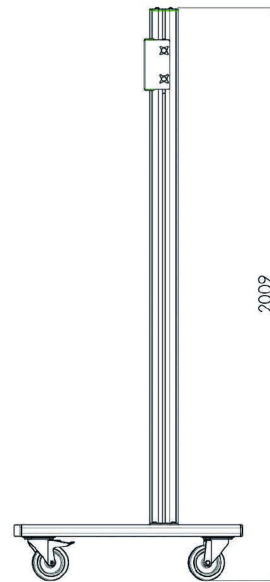

### Trolley for 86-98" Large Format Displays max 160kg

The MD 062B3800 is a trolley designed for large touch screens and large format displays up to 98" and 160kg. The MD 062B3800 can be used for displays in landscape and portrait orientation. Manual height adjustment and excluding bracket. Works with the [MD 052B2010](#) bracket for landscape and the [MD 052B2040](#) bracket for portrait.

Suited for the 98" [ProLite LH9852UHS-B1](#)

#### 01 TECHNICAL SPECIFICATION

Colour	silver
Type	Trolley
Number of screens	1
Screen size	86" - 98"
Max weight capacity	160kg / monitor

## 02 DIMENSIONS / WEIGHT

Product dimensions W x H x D

1400 x 2009 x 801mm

Weight (without box)

68kg

All trademarks and registered trademarks acknowledged. E & O E. Specification subject to change without notice. All LCD's comply with ISO-9241-307:2008 in connection with pixel defects.