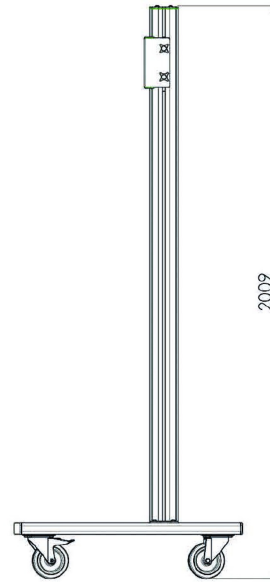

Trolley for 86-98" Large Format Displays max 160kg

The MD 062B3800 is a trolley designed for large touch screens and large format displays up to 98" and 160kg. The MD 062B3800 can be used for displays in landscape and portrait orientation. Manual height adjustment and excluding bracket. Works with the [MD 052B2010](#) bracket for landscape and the [MD 052B2040](#) bracket for portrait.

Suited for the 98" [ProLite LH9852UHS-B1](#)

01 TECHNICAL SPECIFICATION

Colour	silver
Type	Trolley
Number of screens	1
Screen size	86" - 98"
Max weight capacity	160kg / monitor

02 DIMENSIONS / WEIGHT

Product dimensions W x H x D

1400 x 2009 x 801mm

Weight (without box)

68kg

All trademarks and registered trademarks acknowledged. E & O E. Specification subject to change without notice. All LCD's comply with ISO-9241-307:2008 in connection with pixel defects.