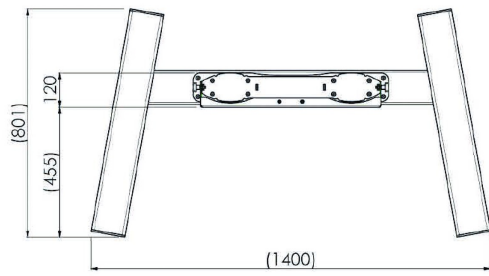

### Trolley for 86-98" Large Format Displays max 160kg

The MD 062B3800 is a trolley designed for large touch screens and large format displays up to 98" and 160kg. The MD 062B3800 can be used for displays in landscape and portrait orientation. Manual height adjustment and excluding bracket. Works with the [MD 052B2010](#) bracket for landscape and the [MD 052B2040](#) bracket for portrait.

Suited for the 98" [ProLite LH9852UHS-B1](#)

#### 01 TECHNICAL SPECIFICATION

Colour	silver
Type	Trolley
Number of screens	1
Screen size	86" - 98"
Max weight capacity	160kg / monitor

## 02 DIMENSIONS / WEIGHT

Product dimensions W x H x D

1400 x 2009 x 801mm

Weight (without box)

68kg

All trademarks and registered trademarks acknowledged. E & O E. Specification subject to change without notice. All LCD's comply with ISO-9241-307:2008 in connection with pixel defects.