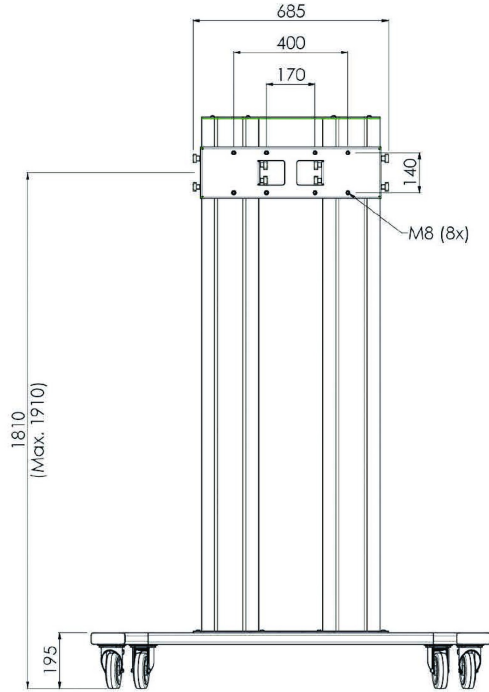

Trolley for 86-98" Large Format Displays max 160kg

The MD 062B3800 is a trolley designed for large touch screens and large format displays up to 98" and 160kg. The MD 062B3800 can be used for displays in landscape and portrait orientation. Manual height adjustment and excluding bracket. Works with the [MD 052B2010](#) bracket for landscape and the [MD 052B2040](#) bracket for portrait.

Suited for the 98" [ProLite LH9852UHS-B1](#)

01 TECHNICAL SPECIFICATION

Colour	silver
Type	Trolley
Number of screens	1
Screen size	86" - 98"
Max weight capacity	160kg / monitor

02 DIMENSIONS / WEIGHT

Product dimensions W x H x D

1400 x 2009 x 801mm

Weight (without box)

68kg

All trademarks and registered trademarks acknowledged. E & O E. Specification subject to change without notice. All LCD's comply with ISO-9241-307:2008 in connection with pixel defects.