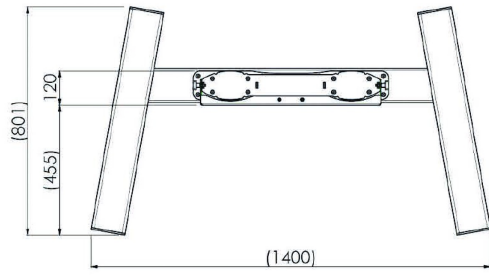

Trolley for 86-98" Large Format Displays max 160kg

The MD 062B3800 is a trolley designed for large touch screens and large format displays up to 98" and 160kg. The MD 062B3800 can be used for displays in landscape and portrait orientation. Manual height adjustment and excluding bracket. Works with the [MD 052B2010](#) bracket for landscape and the [MD 052B2040](#) bracket for portrait.

Suited for the 98" [ProLite LH9852UHS-B1](#)

01 TECHNICAL SPECIFICATION

Colour	silver
Type	Trolley
Number of screens	1
Screen size	86" - 98"
Max weight capacity	160kg / monitor

02 DIMENSIONS / WEIGHT

Product dimensions W x H x D

1400 x 2009 x 801mm

Weight (without box)

68kg

All trademarks and registered trademarks acknowledged. E & O E. Specification subject to change without notice. All LCD's comply with ISO-9241-307:2008 in connection with pixel defects.