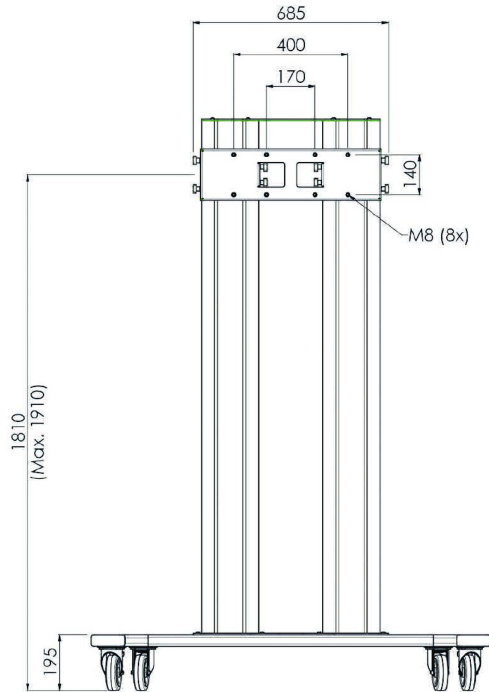

### Trolley for 86-98" Large Format Displays max 160kg

The MD 062B3800 is a trolley designed for large touch screens and large format displays up to 98" and 160kg. The MD 062B3800 can be used for displays in landscape and portrait orientation. Manual height adjustment and excluding bracket. Works with the [MD 052B2010](#) bracket for landscape and the [MD 052B2040](#) bracket for portrait.

Suited for the 98" [ProLite LH9852UHS-B1](#)

#### 01 TECHNICAL SPECIFICATION

Colour	silver
Type	Trolley
Number of screens	1
Screen size	86" - 98"
Max weight capacity	160kg / monitor

## 02 DIMENSIONS / WEIGHT

Product dimensions W x H x D

1400 x 2009 x 801mm

Weight (without box)

68kg

All trademarks and registered trademarks acknowledged. E & O E. Specification subject to change without notice. All LCD's comply with ISO-9241-307:2008 in connection with pixel defects.