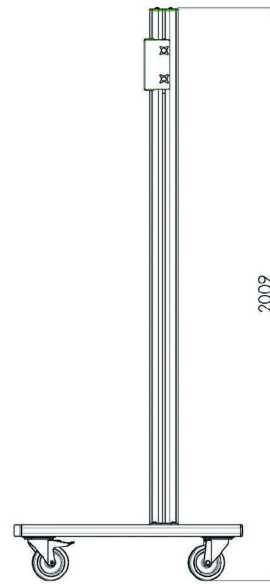

### Trolley for 86-98" Large Format Displays max 160kg

The MD 062B3800 is a trolley designed for large touch screens and large format displays up to 98" and 160kg. The MD 062B3800 can be used for displays in landscape and portrait orientation. Manual height adjustment and excluding bracket. Works with the [MD 052B2010](#) bracket for landscape and the [MD 052B2040](#) bracket for portrait.

Suited for the 98" [ProLite LH9852UHS-B1](#)

#### 01 TECHNICAL SPECIFICATION

Colour	silver
Type	Trolley
Number of screens	1
Screen size	86" - 98"
Max weight capacity	160kg / monitor

## 02 DIMENSIONS / WEIGHT

Product dimensions W x H x D

1400 x 2009 x 801mm

Weight (without box)

68kg

All trademarks and registered trademarks acknowledged. E & O E. Specification subject to change without notice. All LCD's comply with ISO-9241-307:2008 in connection with pixel defects.