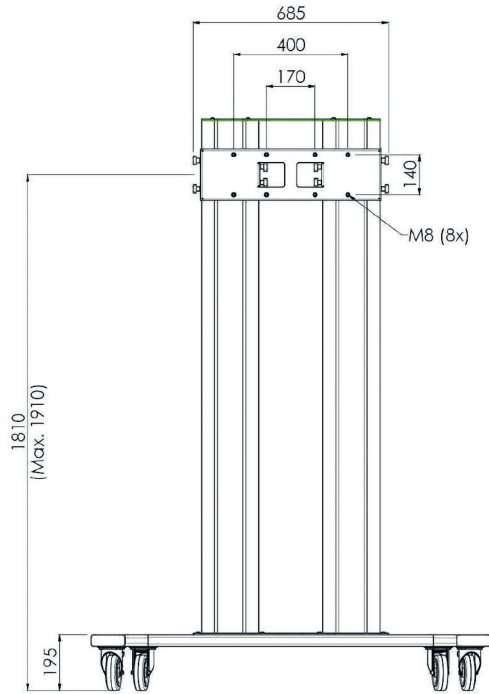

Suited for the 98" [ProLite LH9852UHS-B1](#)

#### 01 TECHNICAL SPECIFICATION

Colour	silver
Type	Trolley
Number of screens	1
Screen size	86" - 98"
Max weight capacity	160kg / monitor

## 02 DIMENSIONS / WEIGHT

Product dimensions W x H x D

1400 x 2009 x 801mm

Weight (without box)

68kg

All trademarks and registered trademarks acknowledged. E & O E. Specification subject to change without notice. All LCD's comply with ISO-9241-307:2008 in connection with pixel defects.