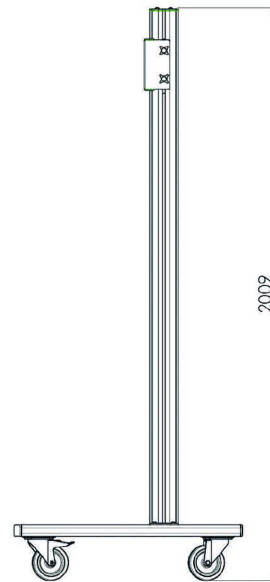

Trolley for 86-98" Large Format Displays max 160kg

The MD 062B3800 is a trolley designed for large touch screens and large format displays up to 98" and 160kg. The MD 062B3800 can be used for displays in landscape and portrait orientation. Manual height adjustment and excluding bracket. Works with the [MD 052B2010](#) bracket for landscape and the [MD 052B2040](#) bracket for portrait.

Suited for the 98" [ProLite LH9852UHS-B1](#)

01 TECHNICAL SPECIFICATION

Colour	silver
Type	Trolley
Number of screens	1
Screen size	86" - 98"
Max weight capacity	160kg / monitor

02 DIMENSIONS / WEIGHT

Product dimensions W x H x D

1400 x 2009 x 801mm

Weight (without box)

68kg

All trademarks and registered trademarks acknowledged. E & O E. Specification subject to change without notice. All LCD's comply with ISO-9241-307:2008 in connection with pixel defects.