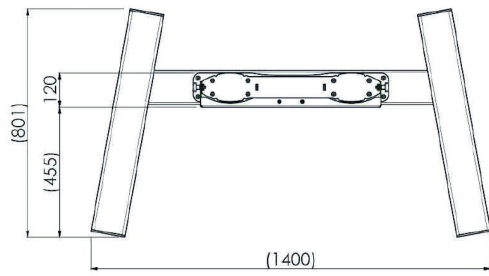

#### 01 TECHNICAL SPECIFICATION

Colour	silver
Type	Trolley
Number of screens	1
Screen size	86" - 98"
Max weight capacity	160kg / monitor

## 02 DIMENSIONS / WEIGHT

Product dimensions W x H x D

1400 x 2009 x 801mm

Weight (without box)

68kg

All trademarks and registered trademarks acknowledged. E & O E. Specification subject to change without notice. All LCD's comply with ISO-9241-307:2008 in connection with pixel defects.