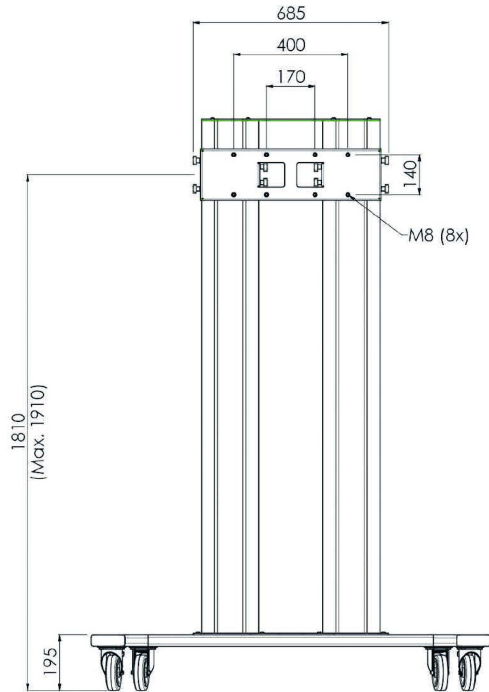

Trolley for 86-98" Large Format Displays max 160kg

The MD 062B3800 is a trolley designed for large touch screens and large format displays up to 98" and 160kg. The MD 062B3800 can be used for displays in landscape and portrait orientation. Manual height adjustment and excluding bracket. Works with the [MD 052B2010](#) bracket for landscape and the [MD 052B2040](#) bracket for portrait.

Suited for the 98" [ProLite LH9852UHS-B1](#)

01 TECHNICAL SPECIFICATION

Colour	silver
Type	Trolley
Number of screens	1
Screen size	86" - 98"
Max weight capacity	160kg / monitor

02 DIMENSIONS / WEIGHT

Product dimensions W x H x D

1400 x 2009 x 801mm

Weight (without box)

68kg

All trademarks and registered trademarks acknowledged. E & O E. Specification subject to change without notice. All LCD's comply with ISO-9241-307:2008 in connection with pixel defects.