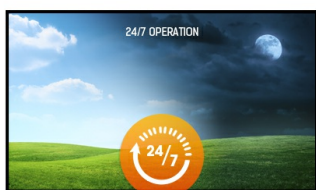

24/7

24/7 displays are designed for a continuous operation.