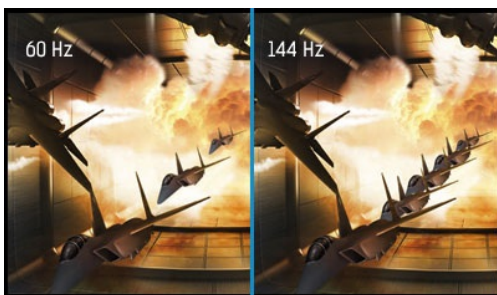

### Red Eagle – join the PRO squad

Whether you already are or are aiming to be a hardcore gamer, the 27" G-MASTER GB2760HSU known as Red Eagle is the competitive edge you need to be able to unleash your full gaming potential. Armed with FreeSync technology, 144Hz refresh rate and a blistering 1ms response time you can make split second decisions and forget about ghosting effects or smearing issues. The ability to adjust brightness and the dark shades with the Black Tuner delivers greater viewing performance in shadowed areas. Nothing will skip your attention. Dual input setup (HDMI, DisplayPort), speakers, headphone connector and a 2.0 USB hub are all included. No matter which you prefer: RTS, FPS, MOBA and MMO – with the Red Eagle on your desk you are top of the gamer community food chain.