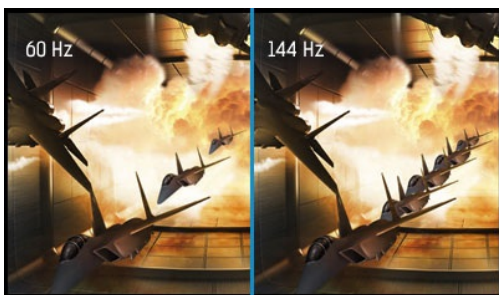

Red Eagle – join the PRO squad

Whether you already are or are aiming to be a hardcore gamer, the 27" G-MASTER GB2760HSU known as Red Eagle is the competitive edge you need to be able to unleash your full gaming potential. Armed with FreeSync technology, 144Hz refresh rate and a blistering 1ms response time you can make split second decisions and forget about ghosting effects or smearing issues. The ability to adjust brightness and the dark shades with the Black Tuner delivers greater viewing performance in shadowed areas. Nothing will skip your attention. Dual input setup (HDMI, DisplayPort), speakers, headphone connector and a 2.0 USB hub are all included. No matter which you prefer: RTS, FPS, MOBA and MMO – with the Red Eagle on your desk you are top of the gamer community food chain.

01 DISPLAY CHARACTERISTICS

Diagonal	27", 68.6cm
Panel	TN LED, matte finish
Native resolution	1920 x 1080 @144Hz (2.1 megapixel Full HD)
Aspect ratio	16:9
Brightness	400 cd/m ² typical
Static contrast	1000:1 typical
Advanced contrast	80M:1
Response time	1ms
Viewing zone	horizontal/vertical: 170°/160°, right/left: 85°/85°, up/down: 80°/80°
Colour support	16.7mIn 8bit (6bit + Hi-FRC) (sRGB: 99%; NTSC: 72%)
Horizontal Sync	30 - 167KHz
Vertical Sync	30 - 144Hz
Viewable area W x H	597.6 x 336.15mm, 23.5 x 13.2"
Pixel pitch	0.311mm
Colour	matte, black