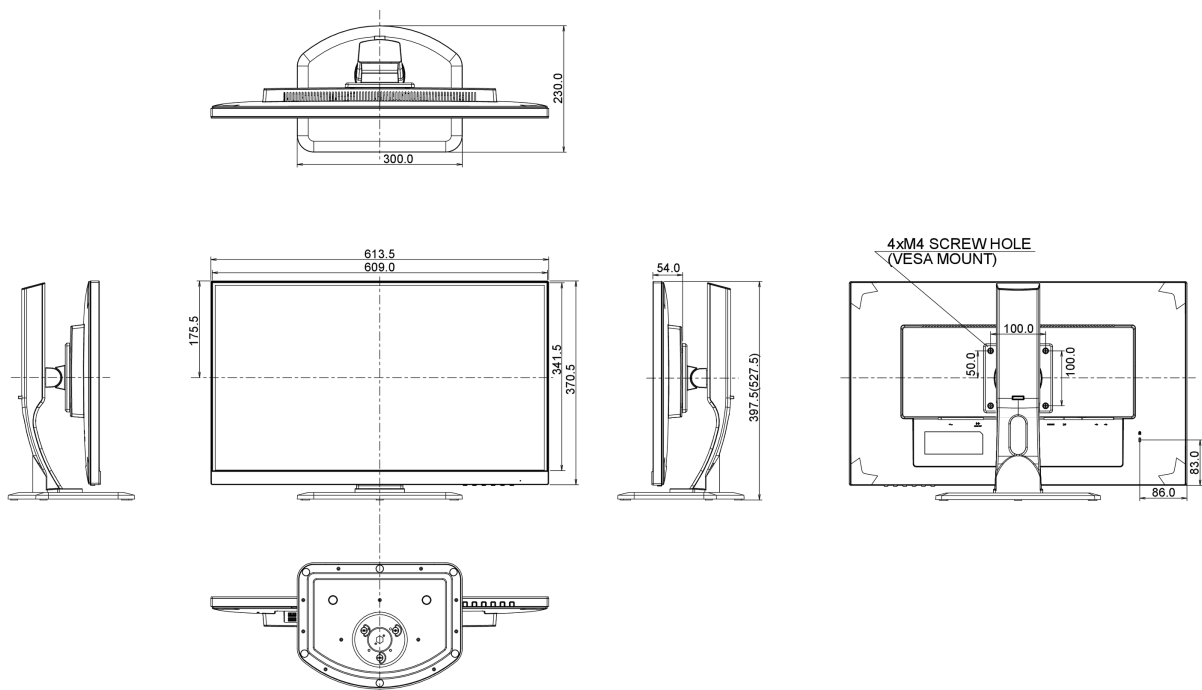

04 MECHANICAL

Display position adjustments	height, pivot (rotation), swivel, tilt
Height adjustment	130mm
Rotation (PIVOT function)	90°
Swivel stand	90°; 45° left; 45° right
Tilt angle	22° up; 5° down
VESA mounting	100 x 100mm

08 DIMENSIONS / WEIGHT

Product dimensions W x H x D	613.5 x 397.5 (527.5) x 230mm
Weight (without box)	7.2kg
EAN code	4948570116409

09 EU ENERGY EFFICIENCY LABEL

Manufacturer	iiyama
Model	G-Master GB2760HSU-B1
Energy efficiency class	A
Power in Standby	0.5W stand by
Power in OFF Mode	0.5W off mode
Resolution	1920 x 1080