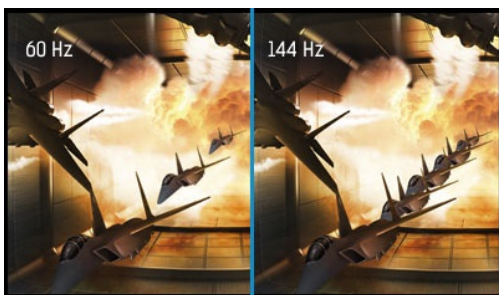

Red Eagle – join the PRO squad

Whether you already are or are aiming to be a hardcore gamer, the 24.5" G-MASTER GB2560HSU known as Red Eagle is the competitive edge you need to be able to unleash your full gaming potential. Armed with FreeSync technology, 144Hz refresh rate and a blistering 1ms response time you can make split second decisions and forget about ghosting effects or smearing issues. The ability to adjust brightness and the dark shades with the Black Tuner delivers greater viewing performance in shadowed areas. Nothing will skip your attention. Dual input setup (HDMI, DisplayPort), speakers, headphone connector and a 2.0 USB hub are all included. No matter which you prefer: RTS, FPS, MOBA and MMO – with the Red Eagle on your desk you are top of the gamer community food chain.

01 DISPLAY CHARACTERISTICS

Diagonal	24.5", 62.2cm
Panel	TN LED, matte finish
Native resolution	1920 x 1080 @144Hz (2.1 megapixel Full HD)
Aspect ratio	16:9
Brightness	400 cd/m ² typical
Static contrast	1000:1 typical
Advanced contrast	80M:1
Response time	1ms
Viewing zone	horizontal/vertical: 170°/160°, right/left: 85°/85°, up/down: 80°/80°
Colour support	16.7mIn 8bit (6bit + Hi-FRC) (sRGB: 99%; NTSC: 72%)
Horizontal Sync	30 - 167KHz
Vertical Sync	40 - 144Hz
Viewable area W x H	543.74 x 302.61mm, 21.4 x 11.9"
Pixel pitch	0.283mm
Colour	matte, black