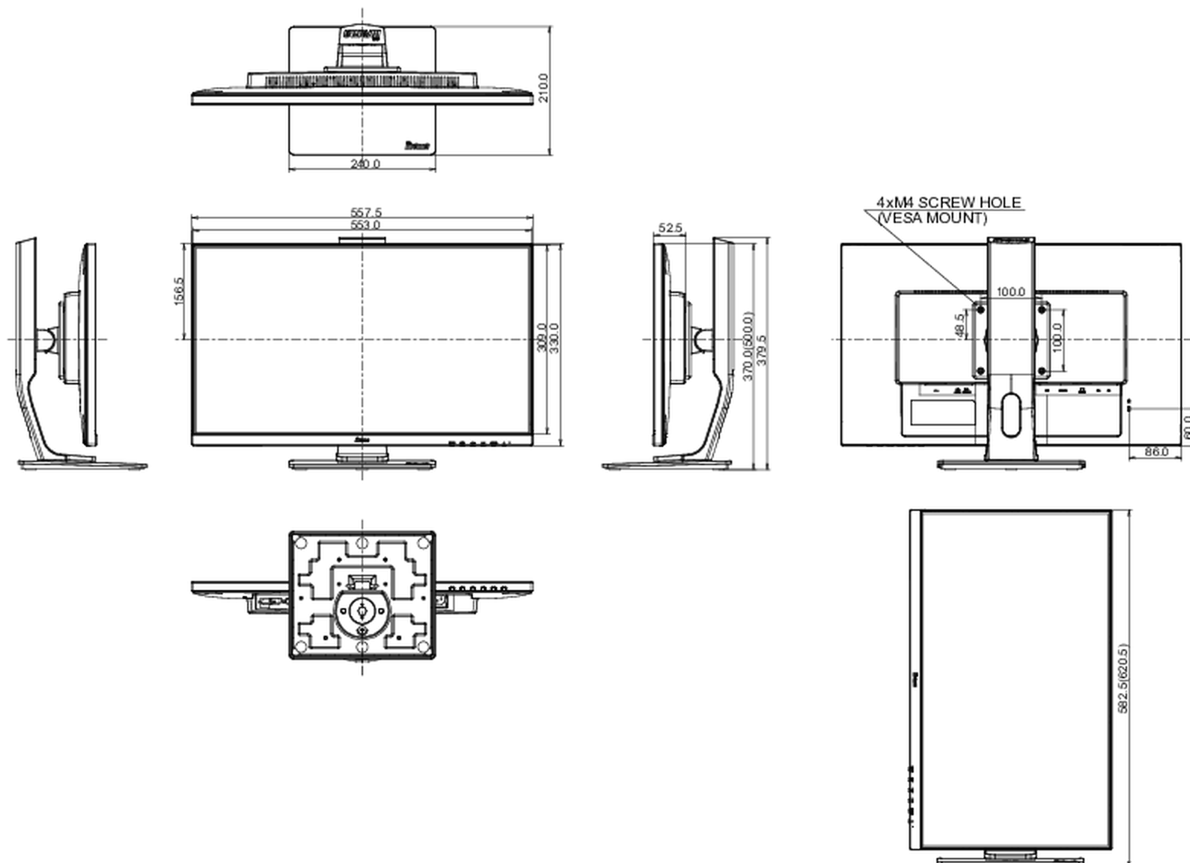

REACH SVHC iznad 0.1%: Olova

08 DIMENZIJE / TEŽINA

Dimenzije proizvoda Š x V x D 557.5 x 370 (500) x 210mm

Težina (bez kutije) 5.6kg

EAN kod 4948570116294

All trademarks and registered trademarks acknowledged. E & O E. Specification subject to change without notice. All LCD's comply with ISO-9241-307:2008 in connection with pixel defects.