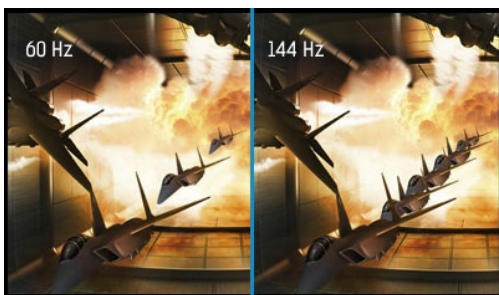

Red Eagle – join the PRO squad

Whether you already are or are aiming to be a hardcore gamer, the 24.5" G-MASTER GB2560HSU known as Red Eagle is the competitive edge you need to be able to unleash your full gaming potential. Armed with FreeSync technology, 144Hz refresh rate and a blistering 1ms response time you can make split second decisions and forget about ghosting effects or smearing issues. The ability to adjust brightness and the dark shades with the Black Tuner delivers greater viewing performance in shadowed areas. Nothing will skip your attention. Dual input setup (HDMI, DisplayPort), speakers, headphone connector and a 2.0 USB hub are all included. No matter which you prefer: RTS, FPS, MOBA and MMO – with the Red Eagle on your desk you are top of the gamer community food chain.

01 DISPLAY CHARACTERISTICS

Diagonal	24.5", 62.2cm
Panel	TN LED, matte finish
Native resolution	1920 x 1080 @144Hz (2.1 megapixel Full HD)
Aspect ratio	16:9
Panel brightness	400 cd/m ²
Static contrast	1000:1
Advanced contrast	80M:1
Response time (GTG)	1ms
Viewing zone	horizontal/vertical: 170°/160°, right/left: 85°/85°, up/down: 80°/80°
Colour support	16.7mIn (sRGB: 99%; NTSC: 72%)
Horizontal Sync	30 - 167kHz
Viewable area W x H	543.74 x 302.61mm, 21.4 x 11.9"
Pixel pitch	0.283mm
Colour	matte