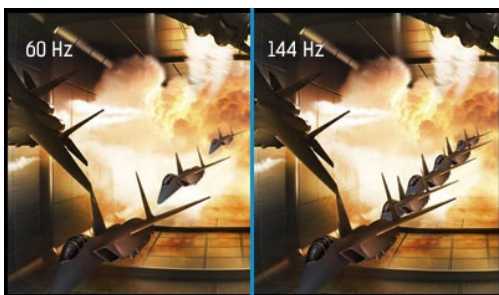

### Red Eagle – join the PRO squad

Whether you already are or are aiming to be a hardcore gamer, the 24.5" G-MASTER GB2560HSU known as Red Eagle is the competitive edge you need to be able to unleash your full gaming potential. Armed with FreeSync technology, 144Hz refresh rate and a blistering 1ms response time you can make split second decisions and forget about ghosting effects or smearing issues. The ability to adjust brightness and the dark shades with the Black Tuner delivers greater viewing performance in shadowed areas. Nothing will skip your attention. Dual input setup (HDMI, DisplayPort), speakers, headphone connector and a 2.0 USB hub are all included. No matter which you prefer: RTS, FPS, MOBA and MMO – with the Red Eagle on your desk you are top of the gamer community food chain.

## 01 DISPLAY CHARACTERISTICS

Diagonal	24.5", 62.2cm
Panel	TN LED, matte finish
Native resolution	1920 x 1080 @144Hz (2.1 megapixel Full HD)
Aspect ratio	16:9
Brightness	400 cd/m <sup>2</sup> typical
Static contrast	1000:1 typical
Advanced contrast	80M:1
Response time	1ms
Viewing zone	horizontal/vertical: 170°/160°, right/left: 85°/85°, up/down: 80°/80°
Colour support	16.7mIn 8bit (6bit + Hi-FRC) (sRGB: 99%; NTSC: 72%)
Horizontal Sync	30 - 167KHz
Vertical Sync	40 - 144Hz
Viewable area W x H	543.74 x 302.61mm, 21.4 x 11.9"
Pixel pitch	0.283mm
Colour	matte, black