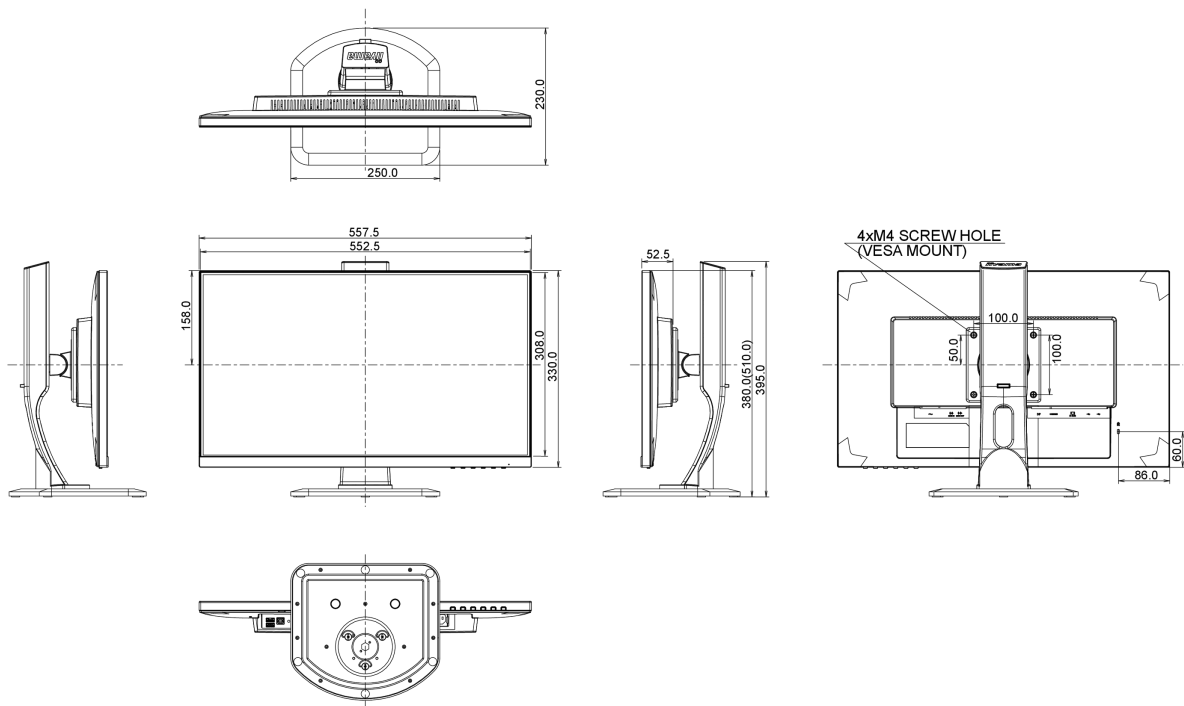

## 04 MECHANICAL

Display position adjustments	height, pivot (rotation), swivel, tilt
Height adjustment	130mm
Rotation (PIVOT function)	90°
Swivel stand	90°; 45° left; 45° right
Tilt angle	22° up; 5° down
VESA mounting	100 x 100mm

## 08 DIMENSIONS / WEIGHT

Product dimensions W x H x D	557.5 x 380 (510) x 230mm
Weight (without box)	5.6kg
EAN code	4948570116294