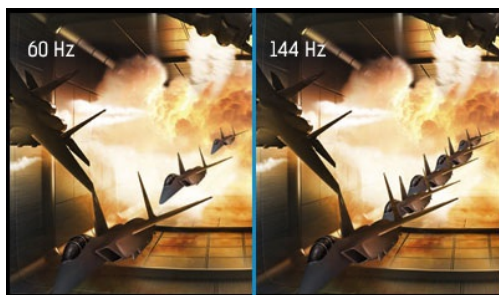

### Red Eagle – join the PRO squad

Whether you already are or are aiming to be a hardcore gamer, the 24.5" G-MASTER GB2560HSU known as Red Eagle is the competitive edge you need to be able to unleash your full gaming potential. Armed with FreeSync technology, 144Hz refresh rate and a blistering 1ms response time you can make split second decisions and forget about ghosting effects or smearing issues. The ability to adjust brightness and the dark shades with the Black Tuner delivers greater viewing performance in shadowed areas. Nothing will skip your attention. Dual input setup (HDMI, DisplayPort), speakers, headphone connector and a 2.0 USB hub are all included. No matter which you prefer: RTS, FPS, MOBA and MMO – with the Red Eagle on your desk you are top of the gamer community food chain.