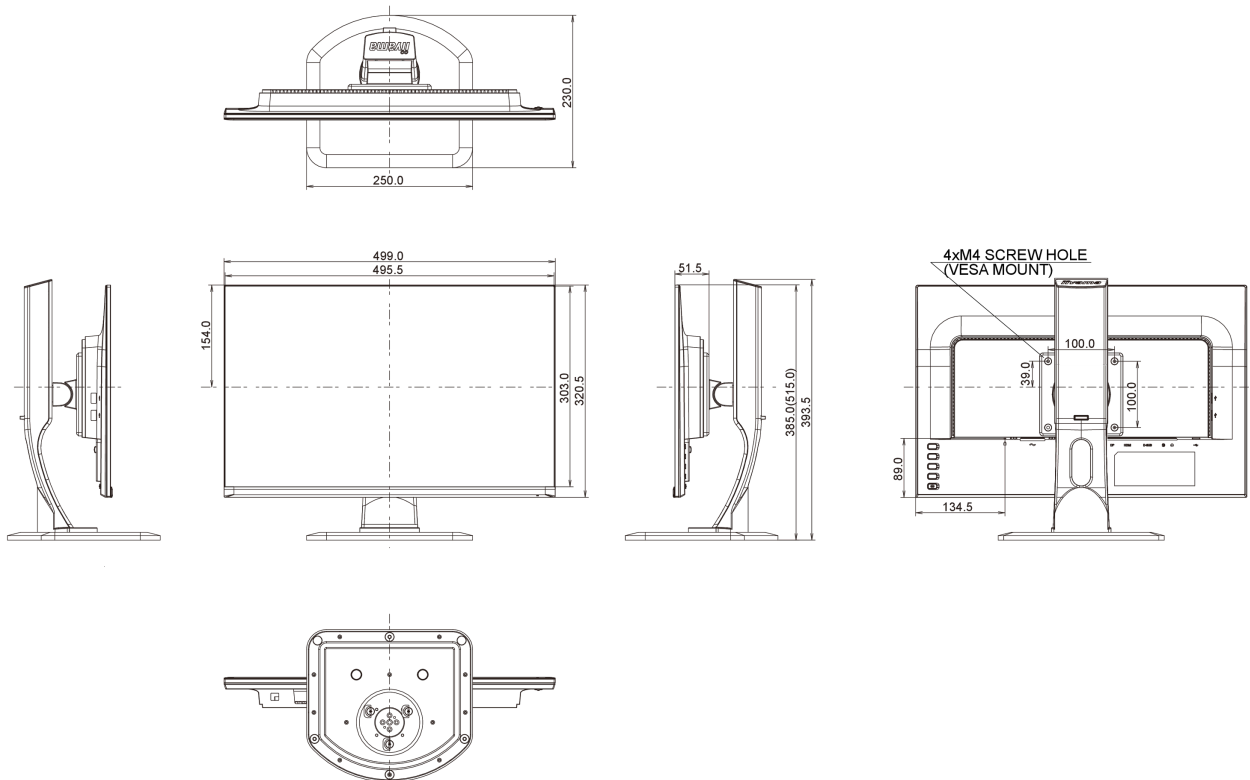

## 04 MECHANICAL

Display position adjustments	height, pivot (rotation), swivel, tilt
Height adjustment	130mm
Rotation (PIVOT function)	90°
Swivel stand	90°; 45° left; 45° right
Tilt angle	22° up; 5° down
VESA mounting	100 x 100mm

## 08 DIMENSIONS / WEIGHT

Product dimensions W x H x D	499 x 385 (515) x 230mm
Weight (without box)	5.4kg
EAN code	4948570116386

All trademarks and registered trademarks acknowledged. E & O E. Specification subject to change without notice. All LCD's comply with ISO-9241-307:2008 in connection with pixel defects.