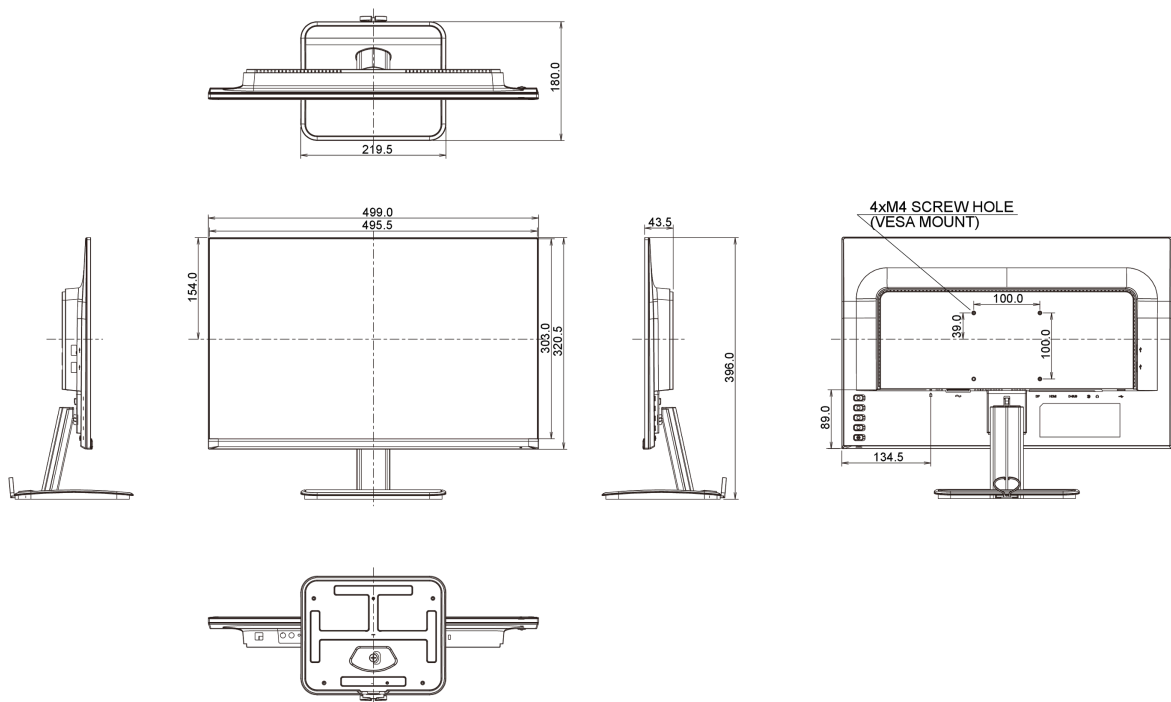

04 MECHANICAL

Display position adjustments	tilt
Tilt angle	20° up; 4° down
VESA mounting	100 x 100mm

05 ACCESSORIES INCLUDED

Cables	power, USB, DP
--------	----------------

Other

quick start guide, safety guide

Regulations

TCO, CE, TÜV-Bauart, EAC, RoHS support, ErP, WEEE, REACH

Energy efficiency class

A

Other

REACH SVHC above 0.1%: Lead

08 DIMENSIONS / WEIGHT

Product dimensions W x H x D

499 x 396 x 180mm

Weight (without box)

4kg

EAN code

4948570116379

09 EU ENERGY EFFICIENCY LABEL

Manufacturer

iiyama