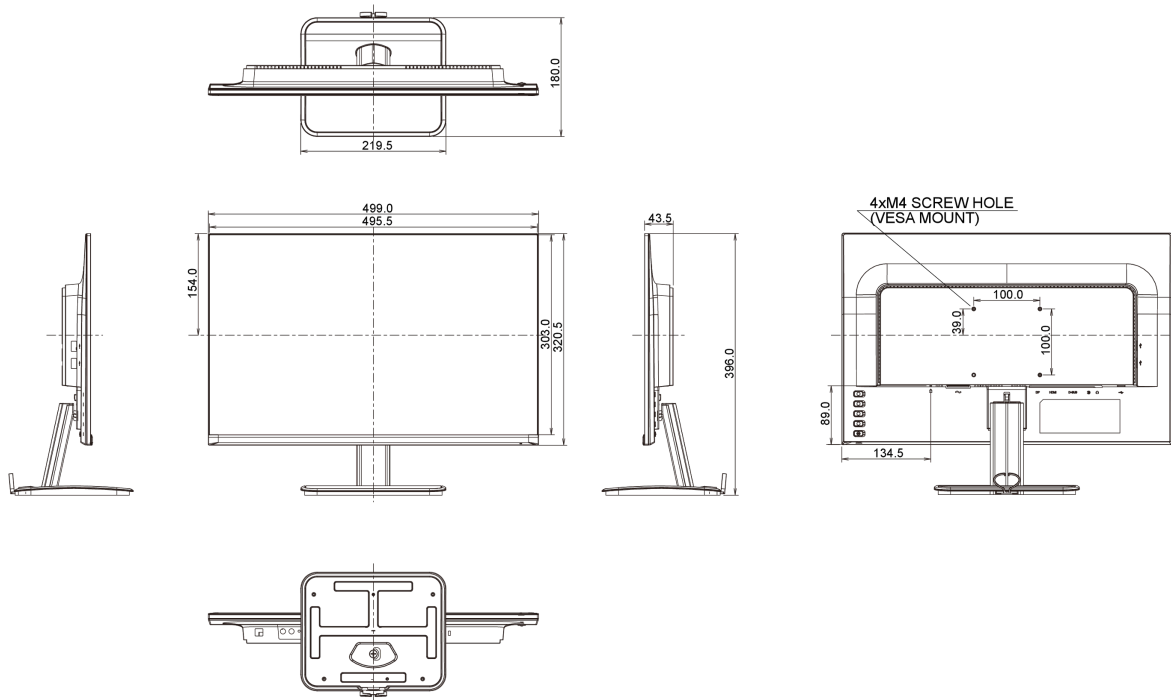

04 MECHANICAL

Display position adjustments	tilt
Tilt angle	20° up; 4° down
VESA mounting	100 x 100mm

05 ACCESSORIES INCLUDED

Cables	power, USB, DP
--------	----------------

Other	quick start guide, safety guide
-------	---------------------------------

08 DIMENSIONS / WEIGHT

Product dimensions W x H x D	499 x 396 x 180mm
Weight (without box)	4kg
EAN code	4948570116379

09 EU ENERGY EFFICIENCY LABEL

Manufacturer	iiyama
Model	ProLite XU2395WSU-B1

Energy efficiency class	A
Power in Standby	0.5W stand by
Power in OFF Mode	0.5W off mode
Resolution	1920 x 1200