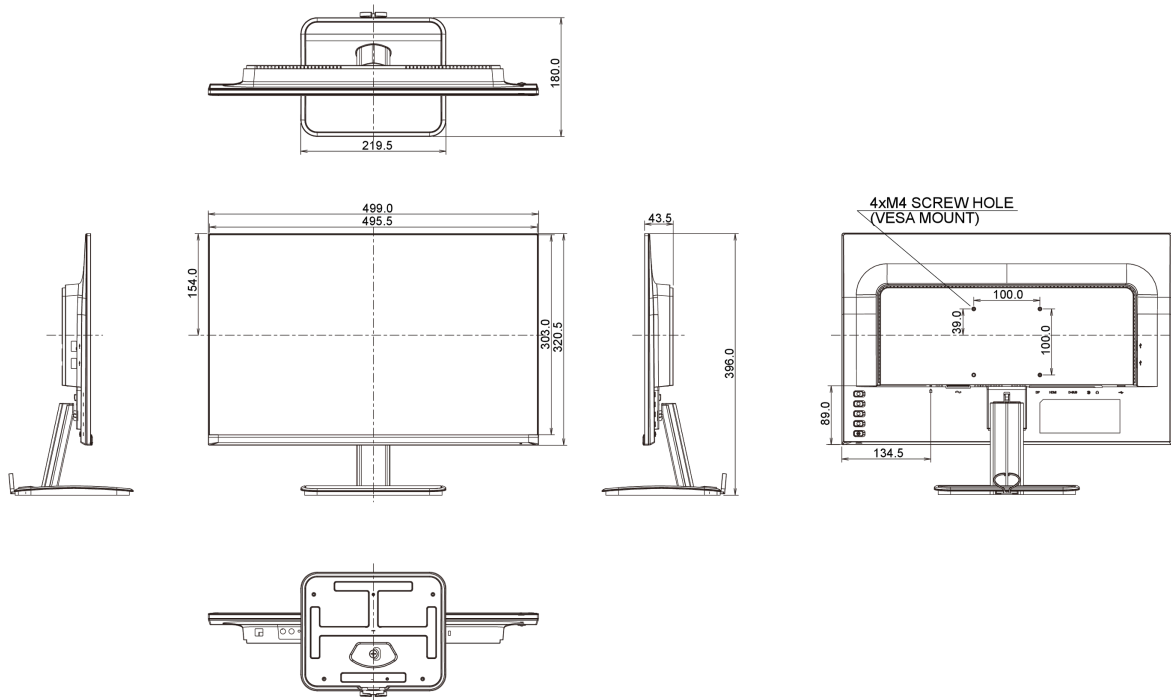

Other

quick start guide, safety guide

06 POWER MANAGEMENT

Power supply unit

internal

Power supply

AC 100 - 240V, 50/60Hz

Power usage

24W typical, 0.5W stand by

07 SUSTAINABILITY

Regulations

TCO, CE, TÜV-Bauart, RoHS support, Energy Star , WEEE, CU

Energy efficiency class

A

EPEAT Silver

EPEAT is a comprehensive environmental rating that helps identify greener computers and other electronic equipment. The Silver certification means the monitor meets all required criteria plus at least 50% of the optional requirements. EPEAT Silver is valid in countries where iiyama registers the product. Please visit www.epeat.net for the registration status in your country.

Other

REACH SVHC above 0.1%: Lead

08 DIMENSIONS / WEIGHT

Product dimensions W x H x D

499 x 396 x 180mm

Weight (without box)

4kg

EAN code

4948570116379

09 EU ENERGY EFFICIENCY LABEL

Manufacturer

iiyama

Model

ProLite XU2395WSU-B1