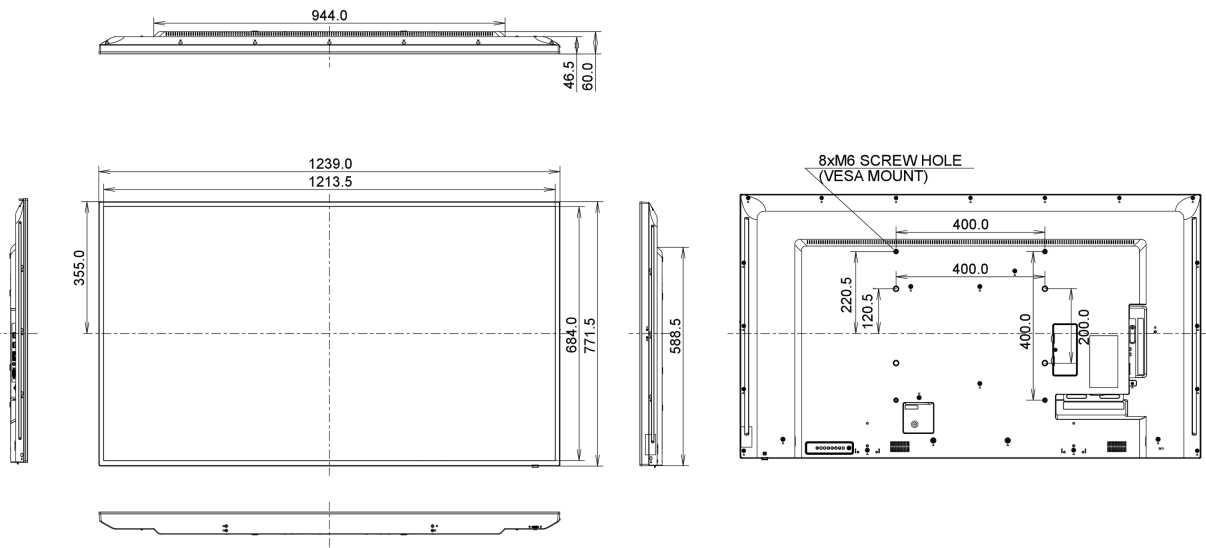

08 SUSTAINABILITY

Regulations	CB, CE, TÜV-Bauart, CU
Energy efficiency class	B
Other	REACH SVHC above 0.1%: Lead

09 DIMENSIONS / WEIGHT

Product dimensions W x H x D	1239.2 x 711.6 x 61.7mm
Box dimensions W x H x D	1365 x 864 x 185mm
Weight (without box)	16kg
EAN code	4948570116331