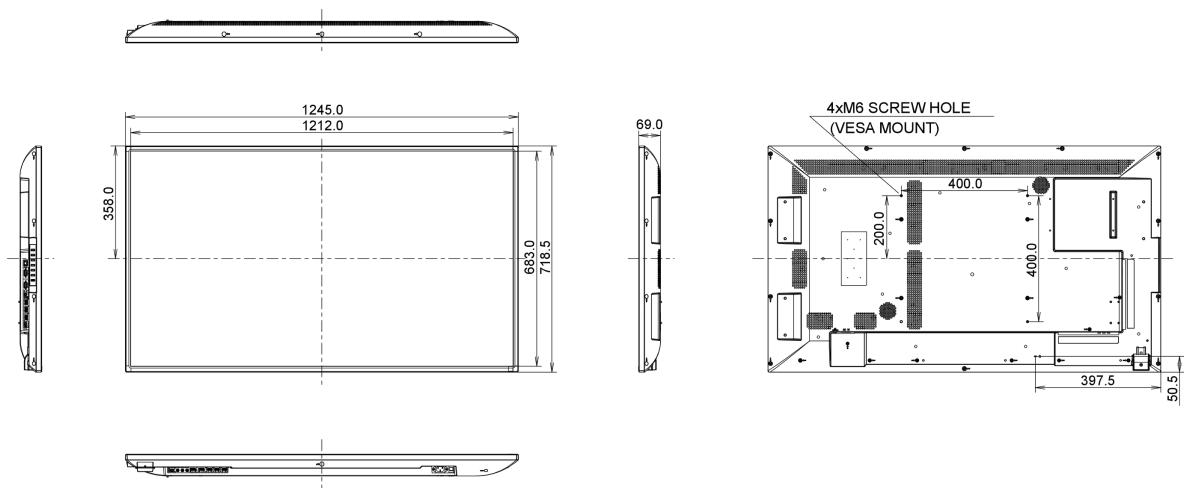

08 SUSTAINABILITY

Regulations	CB, CE, TÜV-Bauart, CU
Energy efficiency class	C
Other	REACH SVHC above 0.1%: Lead

09 DIMENSIONS / WEIGHT

Product dimensions W x H x D	1245.0 x 718.5 x 69mm
Box dimensions W x H x D	1423 x 863 x 226mm
Weight (without box)	16.8kg
Weight (with box)	23.7kg
EAN code	4948570116263