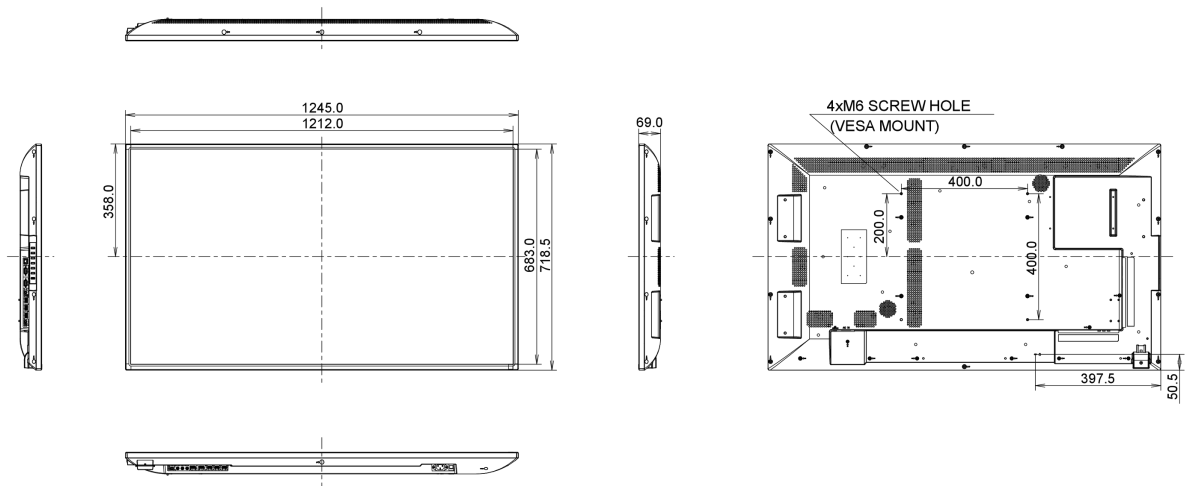

08 SUSTAINABILITY

Regulations	CB, CE, TÜV-Bauart, RoHS support, ErP, WEEE, CU, REACH
Energy efficiency class	C
Other	REACH SVHC above 0.1%: Lead

09 DIMENSIONS / WEIGHT

Product dimensions W x H x D	1245.0 x 718.5 x 69mm
Box dimensions W x H x D	1423 x 863 x 226mm
Weight (without box)	16.8kg
Weight (with box)	23.7kg
EAN code	4948570116263