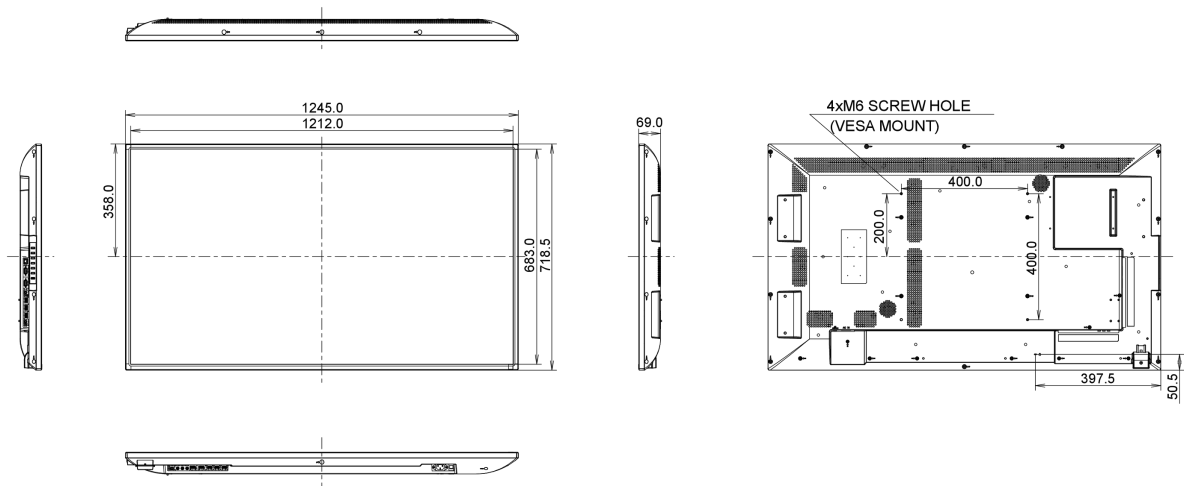

## 09 DIMENSIONS / WEIGHT

Product dimensions W x H x D	1245.0 x 718.5 x 69mm
Box dimensions W x H x D	1423 x 863 x 226mm
Weight (without box)	16.8kg
Weight (with box)	23.7kg
EAN code	4948570116263