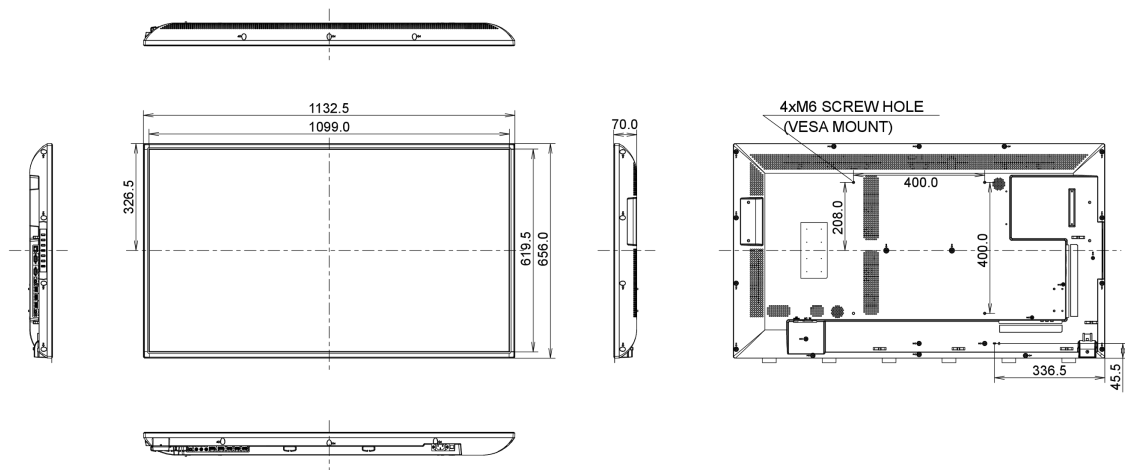

Dimenzije proizvoda Š x V x D	1132.5 x 656.0 x 70mm
Dimenzije kutije Š x V x D	1310 x 800 x 226mm
Težina (bez kutije)	14.3kg
Težina (sa kutijom)	20.6kg
EAN kod	4948570116256

All trademarks and registered trademarks acknowledged. E & O E. Specification subject to change without notice. All LCD's comply with ISO-9241-307:2008 in connection with pixel defects.