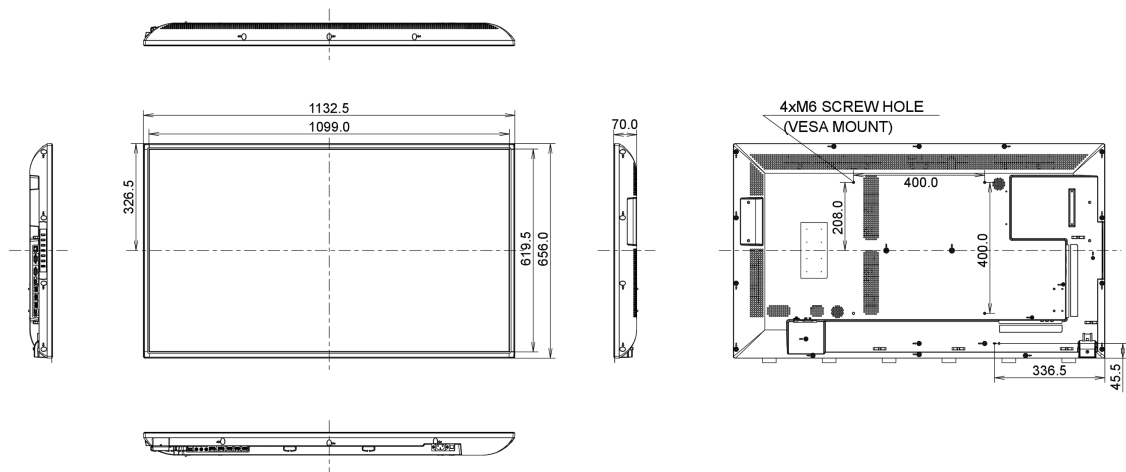

© IIYAMA CORPORATION. ALL RIGHTS RESERVED