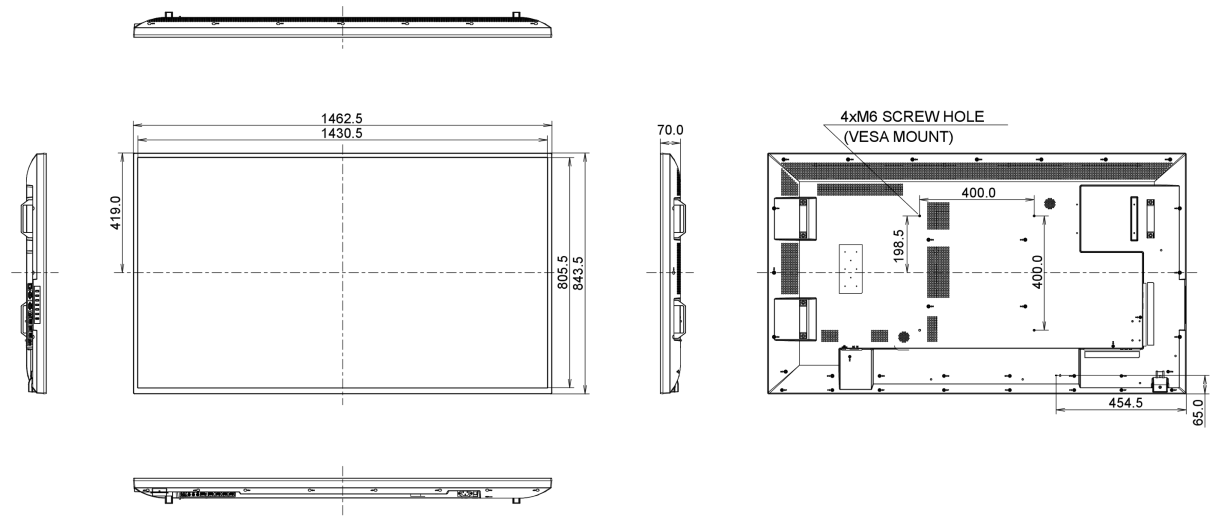

Dimenzije proizvoda Š x V x D	1462.5 x 843.5 x 70mm
Dimenzije kutije Š x V x D	1640 x 986 x 226mm
Težina (bez kutije)	22.8kg
Težina (sa kutijom)	31.1kg
EAN kod	4948570116270

All trademarks and registered trademarks acknowledged. E & O E. Specification subject to change without notice. All LCD's comply with ISO-9241-307:2008 in connection with pixel defects.