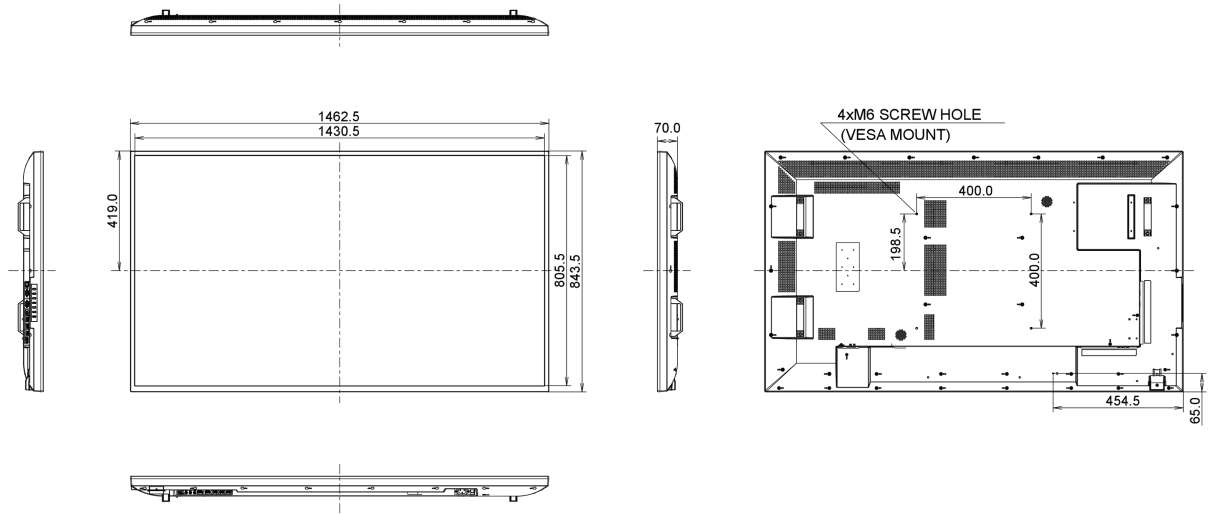

© IIYAMA CORPORATION. ALL RIGHTS RESERVED