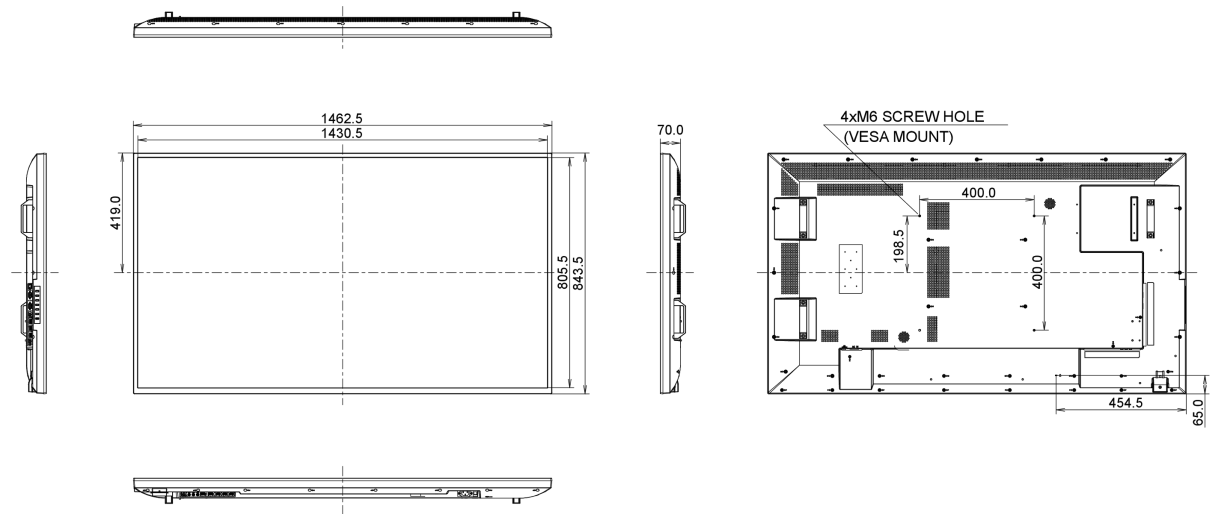

## 09 DIMENSIONS / WEIGHT

Product dimensions W x H x D	1462.5 x 843.33 x 70mm
Box dimensions W x H x D	1640 x 986 x 226mm
Weight (without box)	22.8kg
Weight (with box)	31.1kg
EAN code	4948570116270