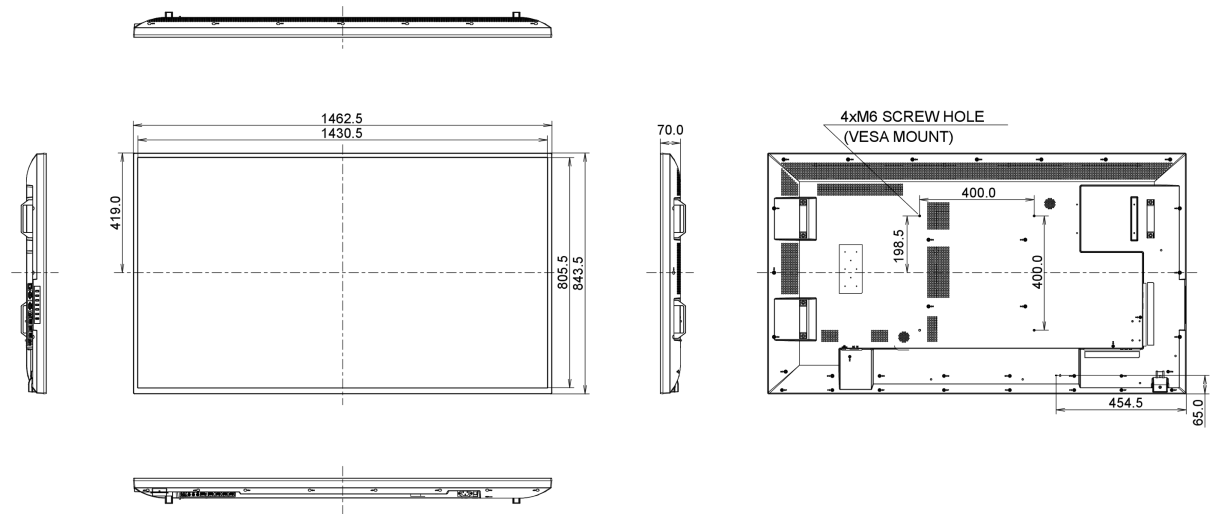

08 SUSTAINABILITY

Regulations	CB, CE, TÜV-Bauart, CU
Energy efficiency class	C
Other	REACH SVHC above 0.1%: Lead

09 DIMENSIONS / WEIGHT

Product dimensions W x H x D	1462.5 x 843.5 x 70mm
Box dimensions W x H x D	1640 x 986 x 226mm
Weight (without box)	22.8kg
Weight (with box)	31.1kg
EAN code	4948570116270