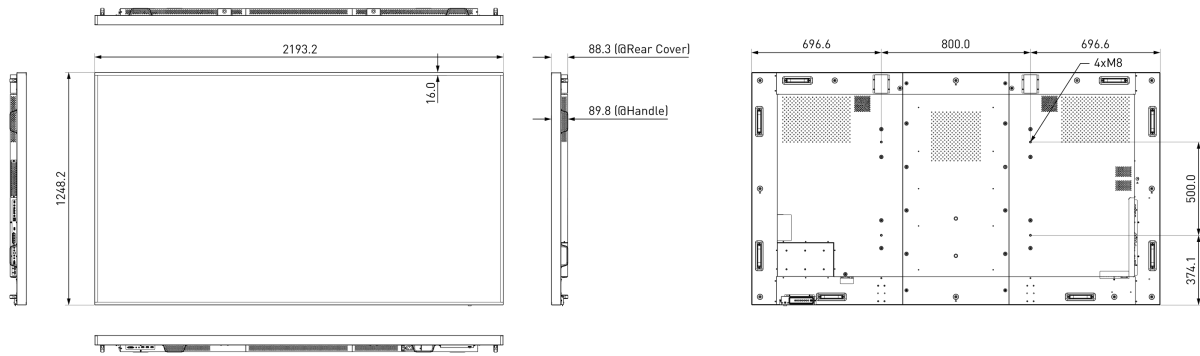

01 DISPLAY CHARACTERISTICS

Design	Thin bezel
Diagonal	98", 247.7cm
Panel	S-IPS LED, matte finish
Native resolution	3840 x 2160 @60Hz (8.3 megapixel 4K UHD)
Aspect ratio	16:9
Brightness	500 cd/m ² typical
Static contrast	1300:1 typical
Response time	8ms
Viewing zone	horizontal/vertical: 178°/178°, right/left: 89°/89°, up/down: 89°/89°
Colour support	1.07B 10bit
Horizontal Sync	30 - 83KHz
Vertical Sync	50 - 76Hz
Viewable area W x H	2158.85 x 1214.35mm, 85 x 47.8"
Bezel width (sides, top, bottom)	16mm, 16mm, 16mm
Pixel pitch	0.5622mm
Bezel colour and finish	black, matte

09 DIMENSIONS / WEIGHT

Product dimensions W x H x D	2193.2 x 1248.2 x 88.5mm
Box dimensions W x H x D	2503 x 1569 x 450mm
Weight (without box)	91.4kg
EAN code	4948570116430

10 EU ENERGY EFFICIENCY LABEL