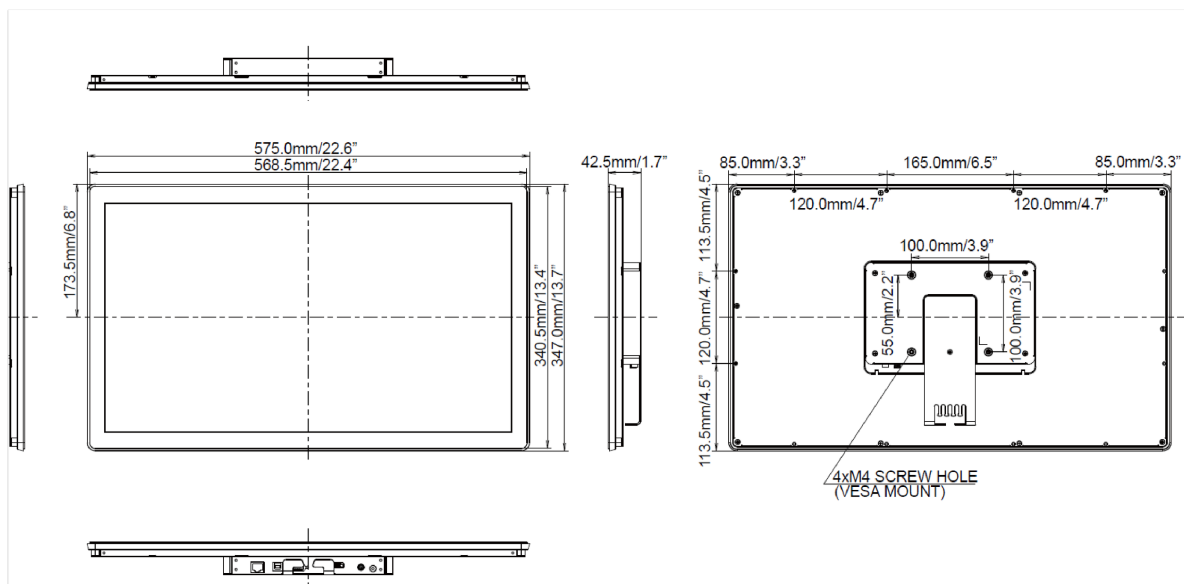

10 DIMENZIJE / TEŽINA

Dimenzije proizvoda Š x V x D 575 x 347 x 42.5mm

Težina (bez kutije) 5.8kg

EAN kod 4948570115921

All trademarks and registered trademarks acknowledged. E & O E. Specification subject to change without notice. All LCD's comply with ISO-9241-307:2008 in connection with pixel defects.