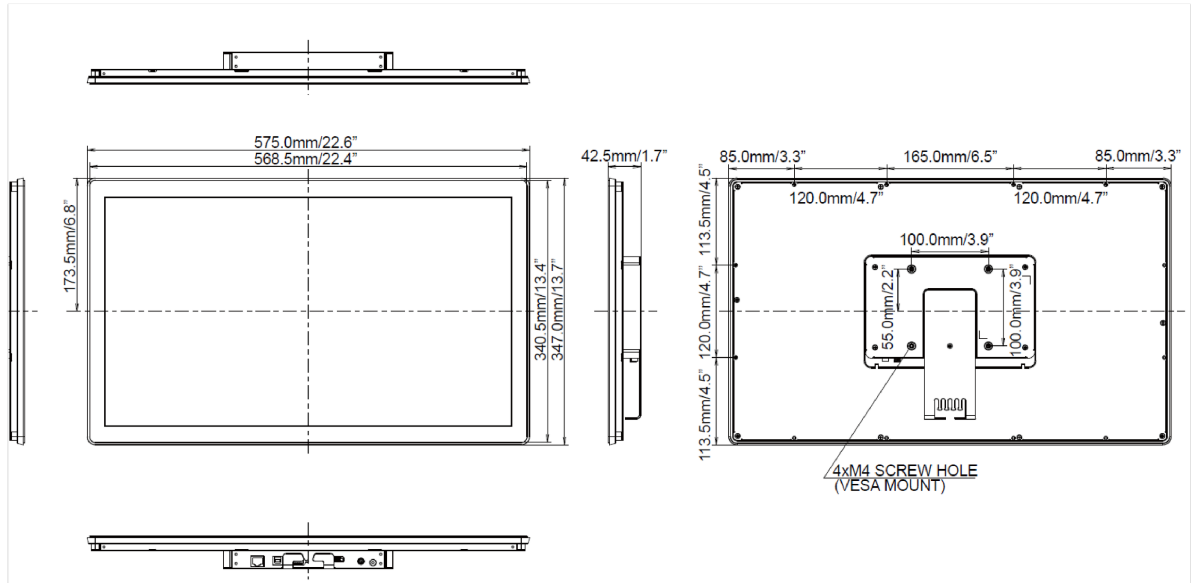

## 10 MÉRETEK / SÚLY

Termék méretei Sz x H x M	575 x 347 x 42.5mm
Súly (doboz nélkül)	5.8kg
EAN kód	4948570115921

All trademarks and registered trademarks acknowledged. E & O E. Specification subject to change without notice. All LCD's comply with ISO-9241-307:2008 in connection with pixel defects.