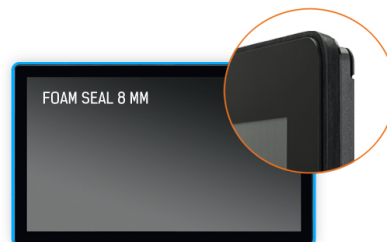

### Open Frame PCAP 10 point touch screen equipped with a foam seal finish for seamless integration

The ProLite TF2415MC-B1 (23.8 inch) uses PCAP touch technology and is built into an eye-catching bezel with edge-to-edge glass. Thanks to a glass overlay covering the screen and a rugged bezel, it guarantees high durability and scratch-resistance, making it perfect for kiosk and high use public facing applications. Equipped with a foam seal finish it supports seamless integration into kiosks and provides IP65 rating resulting in dust and water resistance from the front. Landscape, portrait and face-up orientation ensures flexible mounting possibilities in almost any installation. For ease of integration, the TF2415MC-B1 comes equipped with external mounting brackets making it an ideal solution for kiosk integrators, industrial environments, control rooms and interactive multimedia.

## 01 KIJELZŐ JELLEMZŐI

Dizájn	Open Frame
Átló	23.8", 60.5cm
Panel	VA LED
Natív felbontás	1920 x 1080 (2.1 megapixel Full HD)
Képarány	16:9
Fényerő	250 cd/m <sup>2</sup>
Fényerősség	215 cd/m <sup>2</sup> érintéssel
Fényáteresztés	85%
Statikus kontraszt	3000:1 érintéssel
Válaszidő (GTG)	16ms
Látótér	horizontális/vertikális: 178°/178°, jobb/bal: 89°/89°, fel/le: 89°/89°
Horizontális szinkronizálás	31.4 - 82kHz
Látható terület Sz x M	527.04 x 296.46mm, 20.7 x 11.7"
Pixel magasság	0.2745mm
Káva színe és felülete	fekete