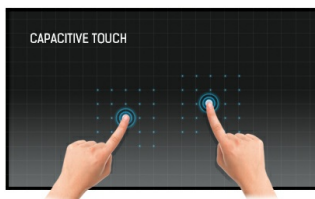

### Open Frame PCAP 10 point touch screen equipped with a foam seal finish for seamless integration

The ProLite TF2415MC-B1 (23.8 inch) uses PCAP touch technology and is built into an eye-catching bezel with edge-to-edge glass. Thanks to a glass overlay covering the screen and a rugged bezel, it guarantees high durability and scratch-resistance, making it perfect for kiosk and high use public facing applications. Equipped with a foam seal finish it supports seamless integration into kiosks and provides IP65 rating resulting in dust and water resistance from the front. Landscape, portrait and face-up orientation ensures flexible mounting possibilities in almost any installation. For ease of integration, the TF2415MC-B1 comes equipped with external mounting brackets making it an ideal solution for kiosk integrators, industrial environments, control rooms and interactive multimedia.