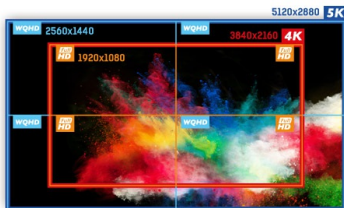

### 27" IPS panel with 5K resolution and edge-to-edge glass finish

If you consider yourself a demanding user who settles only for the best specifications and classy design, this screen is for you. Featuring 5K (5120x2880) resolution, the XB2779QQS can display 14,7 MegaPixels on the screen – a stunning 7 times more than a Full HD monitor. Users can create their own workspace by displaying and manipulating multiple applications at the same time. The IPS matrix guarantees high performance with accurate and consistent colour reproduction and wide viewing angles. The XB2779QQS is perfect for graphic and web design.

**5K**

5K (5120x2880) resolution means a monitor can display 14.7 MegaPixels on the screen – a stunning 7 times more than a Full HD monitor.

**IPS**

IPS technology offers higher contrast, darker blacks and much better viewing angles than standard TN technology. The screen will look good no matter what angle you look at it.

## 01 DISPLAY CHARACTERISTICS

Diagonal	27", 68.3cm
Panel	IPS LED
Native resolution	5120 x 2880 @60Hz (14.7 megapixel 5K, DisplayPort)
Aspect ratio	16:9
Brightness	440 cd/m <sup>2</sup> typical
Static contrast	1 200:1 typical
Advanced contrast	80M:1
Response time	4ms
Viewing zone	horizontal/vertical: 178°/178°, right/left: 89°/89°, up/down: 89°/89°
Colour support	16.7mIn 8bit (6bit + Hi-FRC) (sRGB: 99%; NTSC: 72%)
Horizontal Sync	30 - 180KHz
Vertical Sync	55 - 75Hz
Viewable area W x H	595.2 x 334.8mm, 23.4 x 13.2"
Pixel pitch	0.116mm
Colour	black, silver