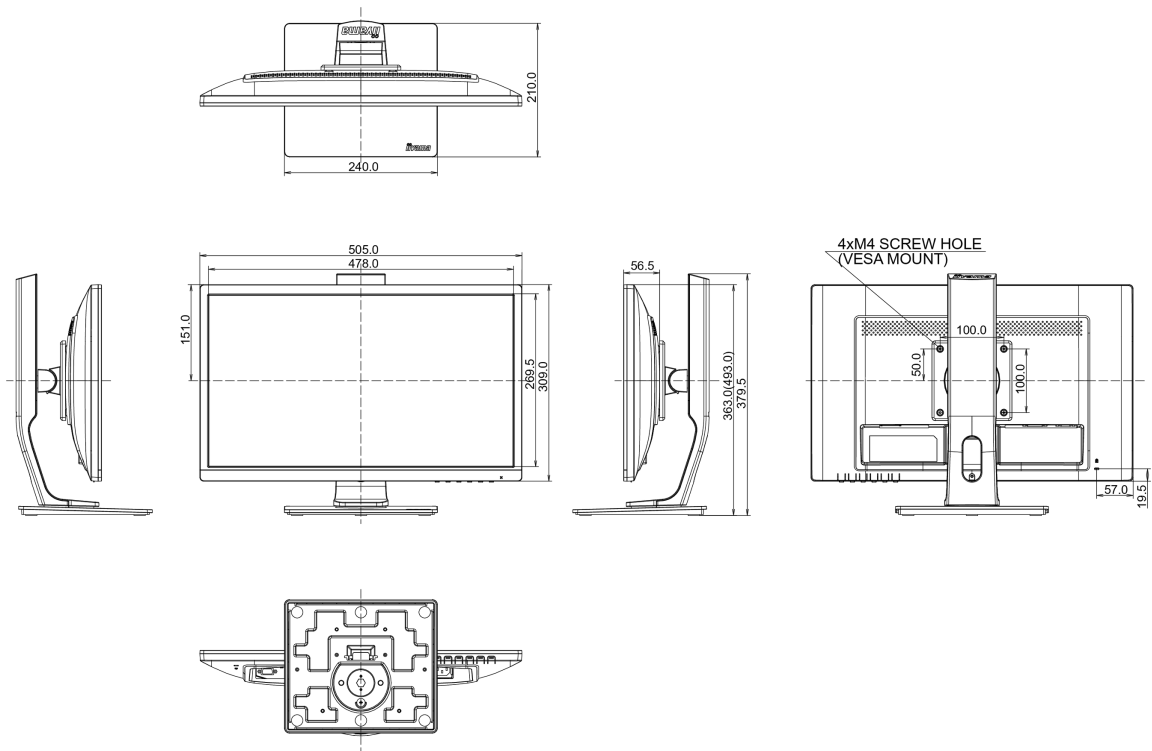

01 DISPLAY CHARACTERISTICS

Diagonal	21.5", 54.7cm
Panel	VA LED, matte finish
Native resolution	1920 x 1080 @75Hz (HDMI&DisplayPort, 2.1 megapixel Full HD)
Aspect ratio	16:9
Panel brightness	250 cd/m ²
Static contrast	3000:1
Advanced contrast	80M:1
Response time (GTG)	4ms
Viewing zone	horizontal/vertical: 178°/178°, right/left: 89°/89°, up/down: 89°/89°
Colour support	16.7mIn (sRGB: 99%; NTSC: 72%)
Horizontal Sync	30 - 80kHz
Viewable area W x H	476.6 x 268.1mm, 18.8 x 10.6"
Pixel pitch	0.248mm
Colour	matte

04 MECHANICAL

Display position adjustments	height, pivot (rotation), swivel, tilt
Height adjustment	130mm
Rotation (PIVOT function)	90°
Swivel stand	90°; 45° left; 45° right
Tilt angle	22° up; 5° down
VESA mounting	100 x 100mm

07 SUSTAINABILITY

Regulations	TCO, CE, TÜV-GS, EAC, VCCI-B, PSE, RoHS support, ErP, WEEE, REACH
REACH SVHC	above 0.1%: Lead

08 DIMENSIONS / WEIGHT

Product dimensions W x H x D	505 x 363 (493) x 210mm
Weight (without box)	4.8kg
EAN code	4948570115945