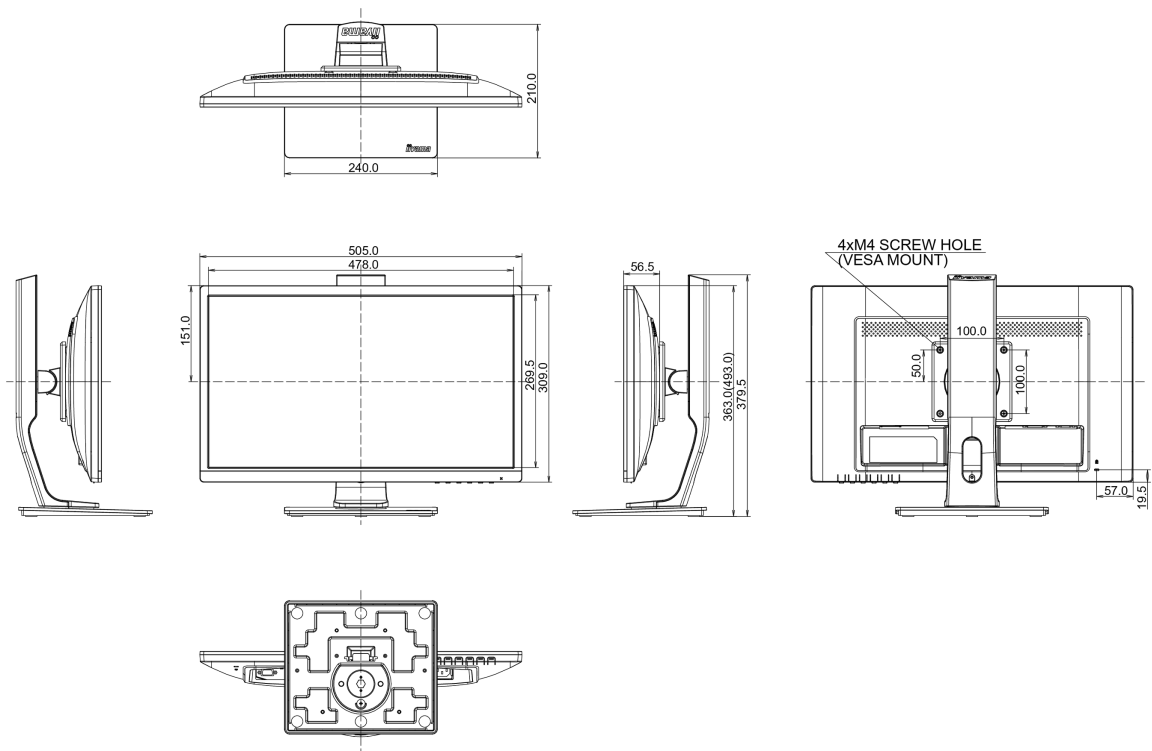

01 DISPLAY CHARACTERISTICS

Diagonal	21.5", 54.7cm
Panel	VA LED, matte finish
Native resolution	1920 x 1080 @75Hz (HDMI&DisplayPort, 2.1 megapixel Full HD)
Aspect ratio	16:9
Panel brightness	250 cd/m ²
Static contrast	3000:1
Advanced contrast	80M:1
Response time (GTG)	4ms
Viewing zone	horizontal/vertical: 178°/178°, right/left: 89°/89°, up/down: 89°/89°
Colour support	16.7mIn (sRGB: 99%; NTSC: 72%)
Horizontal Sync	30 - 80kHz
Viewable area W x H	476.6 x 268.1mm, 18.8 x 10.6"
Pixel pitch	0.248mm
Colour	matte

04 MECHANICAL

Display position adjustments	height, pivot (rotation), swivel, tilt
Height adjustment	130mm
Rotation (PIVOT function)	90°
Swivel stand	90°; 45° left; 45° right
Tilt angle	22° up; 5° down
VESA mounting	100 x 100mm

08 DIMENSIONS / WEIGHT

Product dimensions W x H x D

505 x 363 (493) x 210mm

Weight (without box)

4.8kg

EAN code

4948570115945

© IIYAMA CORPORATION. ALL RIGHTS RESERVED