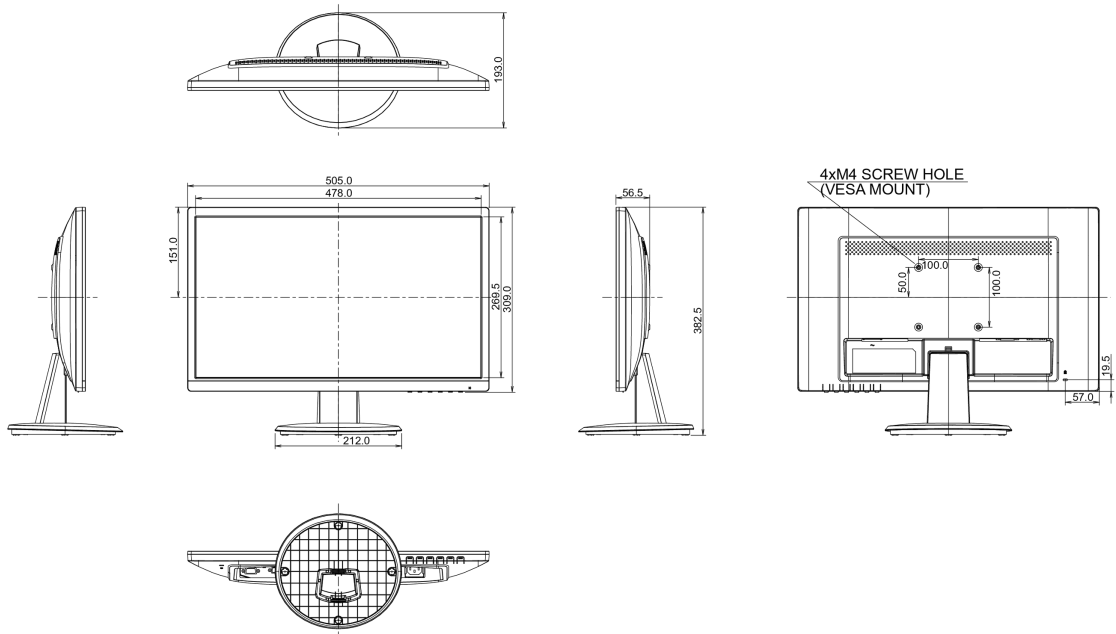

04 MECHANICAL

Display position adjustments	tilt
Tilt angle	22° up; 5° down
VESA mounting	100 x 100mm

05 ACCESSORIES INCLUDED

Cables	power, HDMI
Other	quick start guide, safety guide

06 POWER MANAGEMENT

Power supply unit	internal
Power supply	AC 100 - 240V, 50/60Hz
Power usage	19W typical, 0.5W stand by, 0.5W off mode

07 SUSTAINABILITY

Regulations	TCO, CE, TÜV-GS, VCCI-B, PSE, RoHS support, ErP, WEEE, EPEAT, CU, REACH
REACH SVHC	above 0.1%: Lead

08 DIMENSIONS / WEIGHT

Product dimensions W x H x D	505 x 382.5 x 193mm
Weight (without box)	3.0kg
EAN code	4948570115938