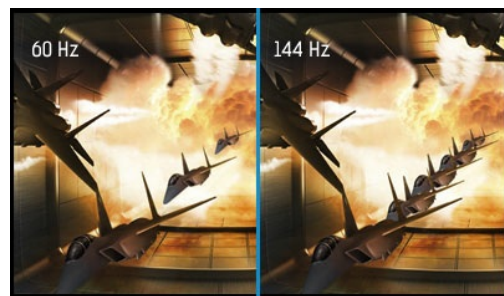

Gold Phoenix – immerse yourself in the game with a 32” curved monitor featuring 144Hz refresh rate

Imagine yourself sitting in front of a 32-inch curved panel. The screen size and the curved design make it easy to perceive all the action happening on the screen. Nothing disturbs your attention. Grab your headset from the hook at the back of the monitor and step into the game. Enjoy sharp, vivid colours guaranteed by VA panel technology. Take the advantage of the ability to adjust brightness and the dark shades with the Black Tuner function to improve visibility in shadowed areas. The gameplay is smooth. FreeSync technology and 144Hz refresh rate eliminate ghosting and smearing so you can make split second decisions. Immerse yourself and win.

Curved design

Inspired by the curve of the human eye, the 1800R curvature of the screen guarantees a much more realistic viewing experience allowing you to really immerse yourself in the game.

144Hz

Rapid refresh rate and frame rate guarantee smooth, blur free and judder free graphics, with lower latency and lag improving response times for fast paced games. Especially suited to the fast pace games like FPS, racers, MOBA and sports where the 144Hz refresh rate delivers the crisp and sharp images needed to raise your game.

01 DISPLAY CHARACTERISTICS

Diagonal	31.5", 80cm
Panel	VA LED, matte finish
Curved	1800R
Native resolution	1920 x 1080 @144Hz (DVI/HDMI/DisplayPort, 2.1 megapixel Full HD)
Aspect ratio	16:9
Panel brightness	300 cd/m ²
Static contrast	3000:1
Advanced contrast	50M:1
Response time (GTG)	3ms
Viewing zone	horizontal/vertical: 178°/178°, right/left: 89°/89°, up/down: 89°/89°
Colour support	16.7mIn (sRGB: 99%; NTSC: 72%)
Horizontal Sync	30 - 82kHz
Viewable area W x H	698.4 x 392.85mm, 27.5 x 15.6"
Pixel pitch	0.364mm
Colour	matte