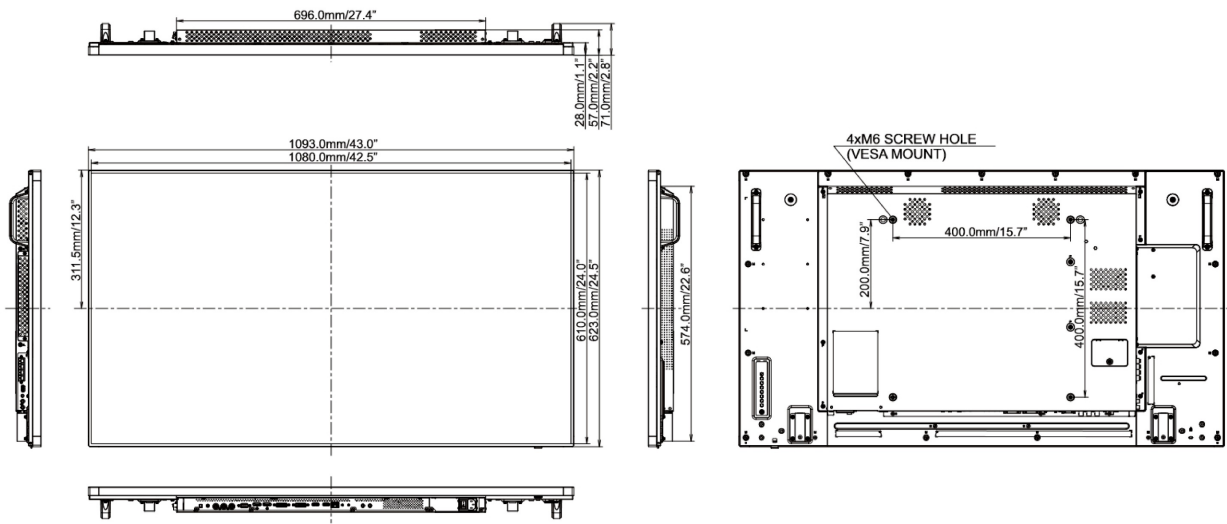

09 DIMENZIJE / TEŽINA

Dimenzije proizvoda Š x V x D	1093 x 623.0 x 71mm
Težina (bez kutije)	19kg
EAN kod	4948570115877

All trademarks and registered trademarks acknowledged. E & O E. Specification subject to change without notice. All LCD's comply with ISO-9241-307:2008 in connection with pixel defects.