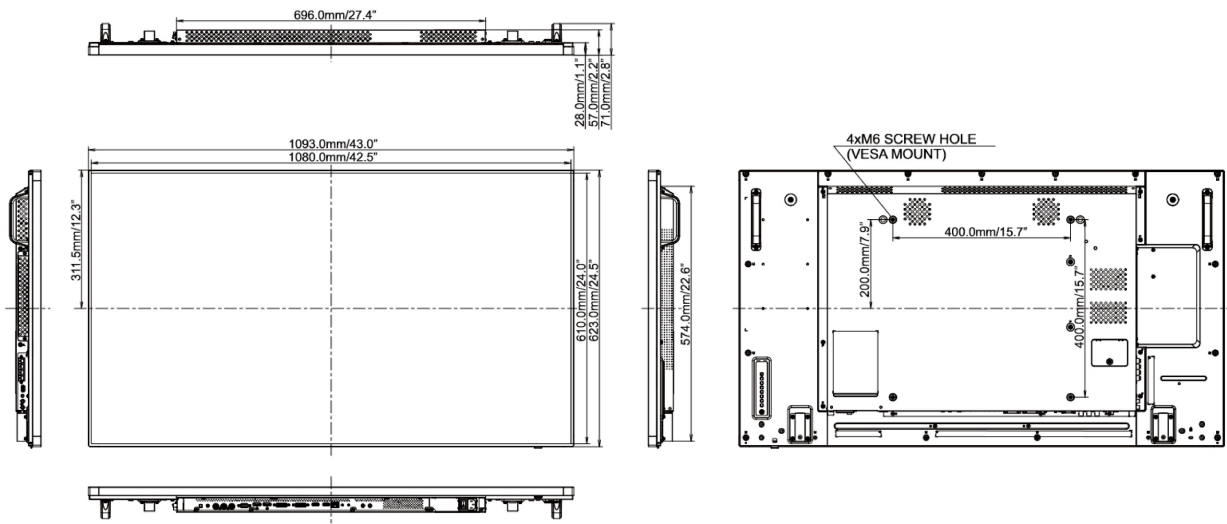

## 09 DIMENSIONS / WEIGHT

<b>Product dimensions W x H x D</b>	1093 x 623.0 x 71mm
<b>Weight (without box)</b>	19kg
<b>EAN code</b>	4948570115877

© IYAMA CORPORATION. ALL RIGHTS RESERVED