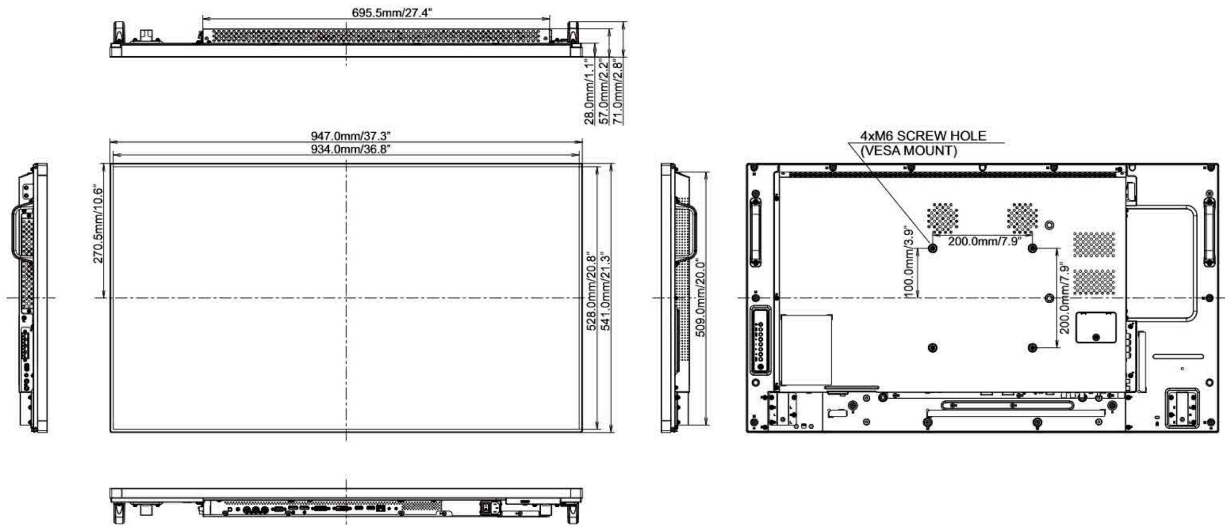

## 09 DIMENSIONS / WEIGHT

<b>Product dimensions W x H x D</b>	947 x 541 x 71mm
<b>Weight (without box)</b>	15.3kg
<b>EAN code</b>	4948570115860

All trademarks and registered trademarks acknowledged. E & O E. Specification subject to change without notice. All LCD's comply with ISO-9241-307:2008 in connection with pixel defects.