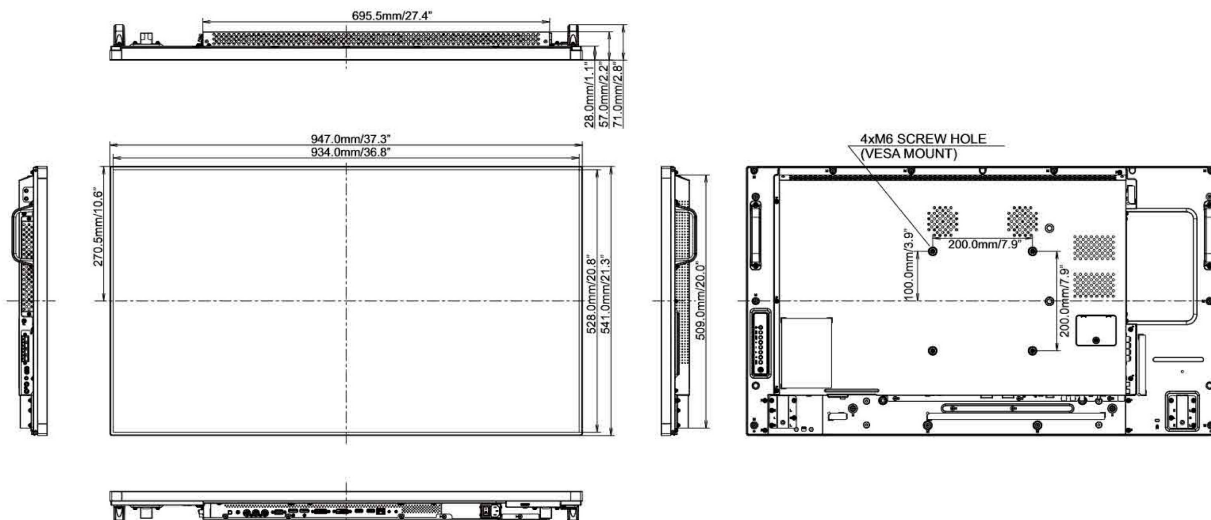

947 x 541 x 71mm

**Težina (bez kutije)**

15.3kg

**EAN kod**

4948570115860

*All trademarks and registered trademarks acknowledged. E & O E. Specification subject to change without notice. All LCD's comply with ISO-9241-307:2008 in connection with pixel defects.*