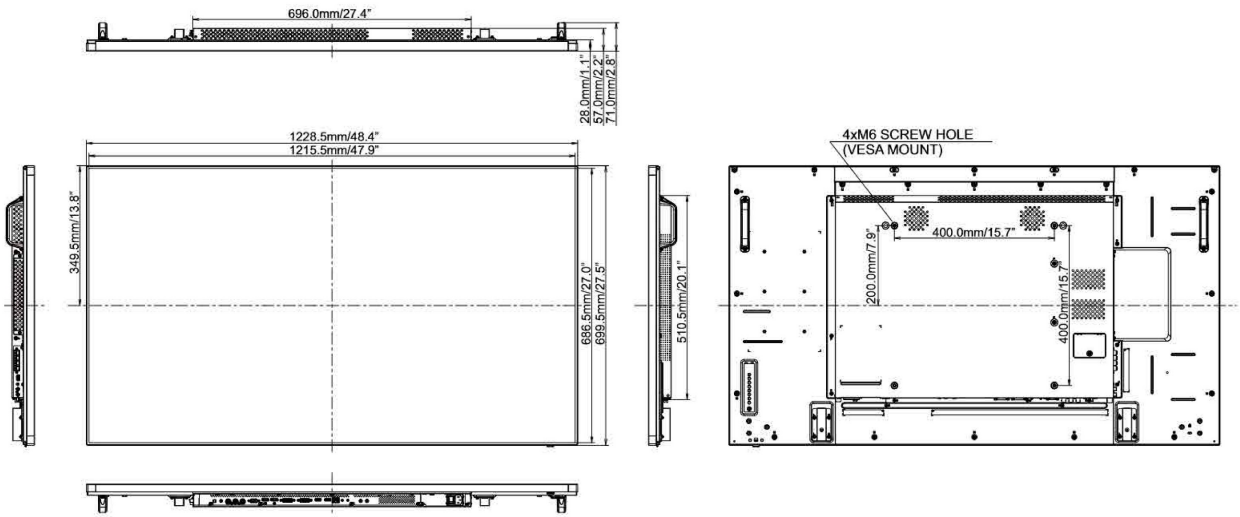

## 09 DIMENSIONS / WEIGHT

<b>Product dimensions W x H x D</b>	1228.5 x 699.5 x 71.0mm
<b>Weight (without box)</b>	24.7kg
<b>EAN code</b>	4948570115884

All trademarks and registered trademarks acknowledged. E & O E. Specification subject to change without notice. All LCD's comply with ISO-9241-307:2008 in connection with pixel defects.