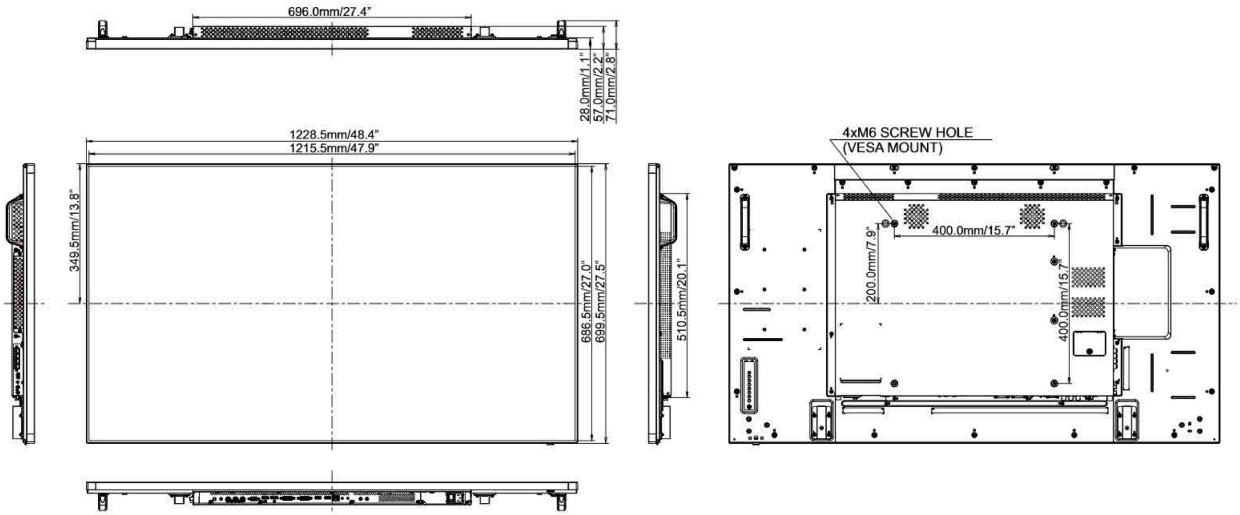

09 DIMENZIJE / TEŽINA

Dimenzije proizvoda Š x V x D	1228.5 x 699.5 x 71.0mm
Težina (bez kutije)	24.7kg
EAN kod	4948570115884

All trademarks and registered trademarks acknowledged. E & O E. Specification subject to change without notice. All LCD's comply with ISO-9241-307:2008 in connection with pixel defects.