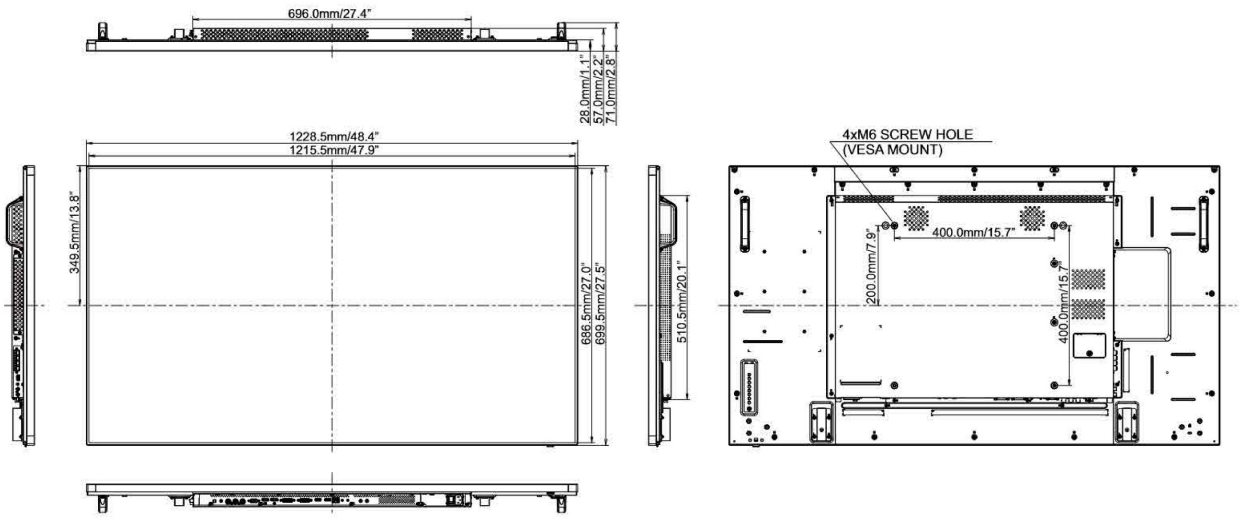

09 DIMENSIONS / WEIGHT

Product dimensions W x H x D	1228.5 x 699.5 x 71.0mm
Weight (without box)	24.7kg
EAN code	4948570115884

© IIYAMA CORPORATION. ALL RIGHTS RESERVED