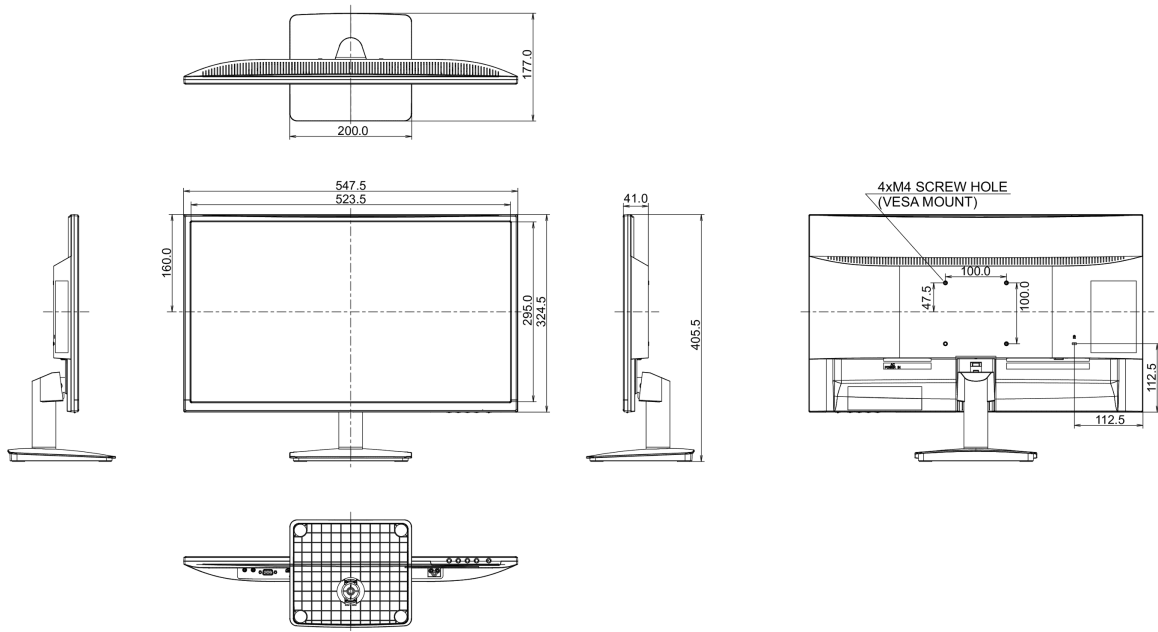

## 08 DIMENSIONS / WEIGHT

Product dimensions W x H x D 547.5 x 405.5 x 177mm

Weight (without box) 3.2kg

EAN code 4948570115501

All trademarks and registered trademarks acknowledged. E & O E. Specification subject to change without notice. All LCD's comply with ISO-9241-307:2008 in connection with pixel defects.