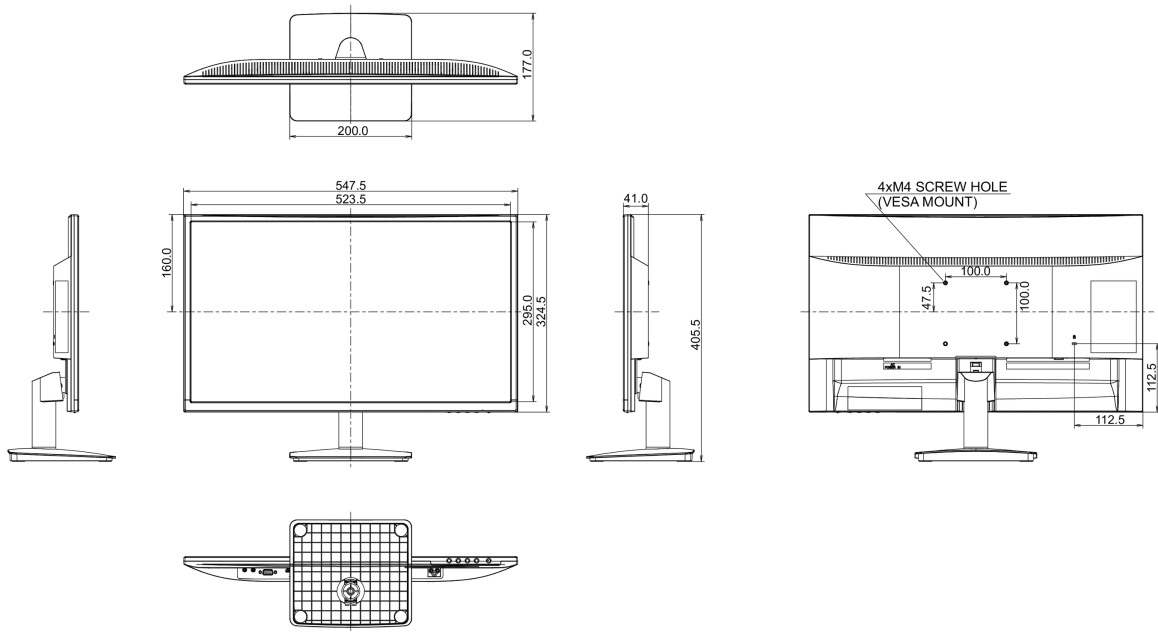

08 DIMENSIONS / WEIGHT

Product dimensions W x H x D 547.5 x 405.5 x 177mm

Weight (without box) 3.2kg

EAN code 4948570115501

All trademarks and registered trademarks acknowledged. E & O E. Specification subject to change without notice. All LCD's comply with ISO-9241-307:2008 in connection with pixel defects.

© IYAMA CORPORATION. ALL RIGHTS RESERVED