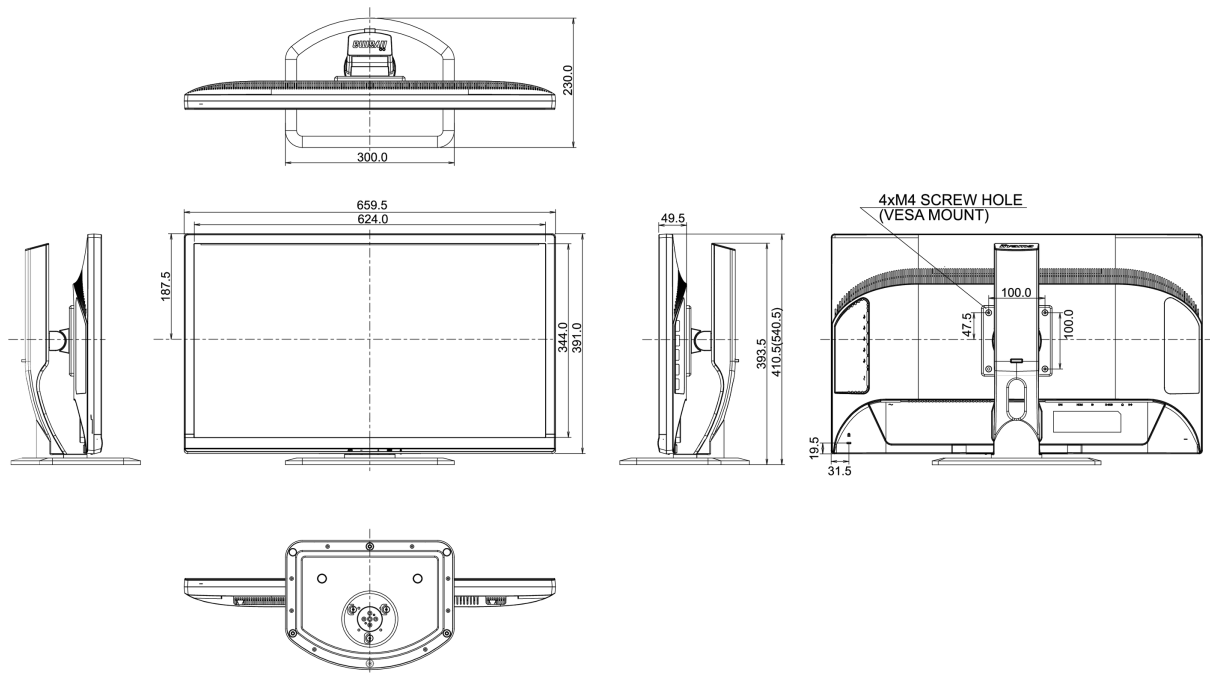

08 DIMENZIJE / TEŽINA

Dimenzije proizvoda Š x V x D

659.5 x 410.5 (540.5) x 230mm

Težina (bez kutije)

7.5kg

EAN kod

4948570115662

All trademarks and registered trademarks acknowledged. E & O E. Specification subject to change without notice. All LCD's comply with ISO-9241-307:2008 in connection with pixel defects.