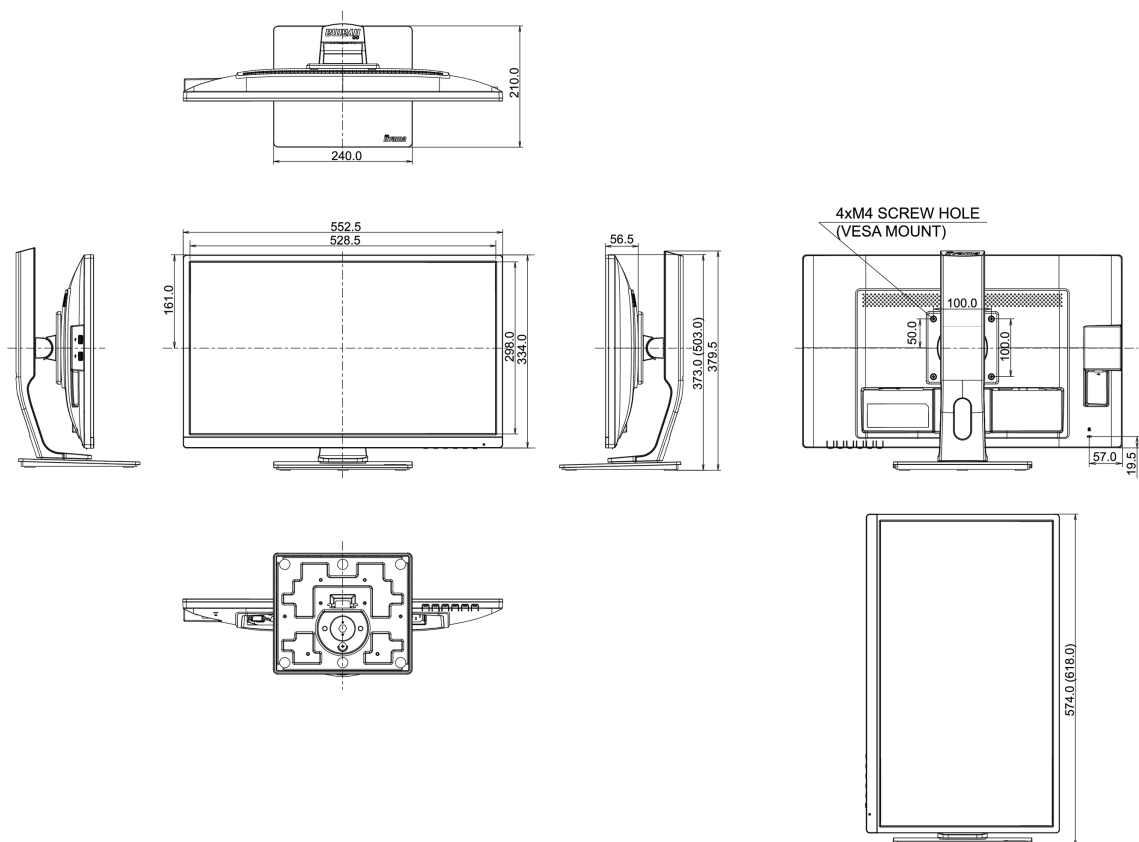

## 04 MECHANICAL

Display position adjustments	height, pivot (rotation), swivel, tilt
Height adjustment	130mm
Rotation (PIVOT function)	90°
Swivel stand	90°; 45° left; 45° right
Tilt angle	22° up; 5° down
VESA mounting	100 x 100mm

## 08 DIMENSIONS / WEIGHT

Product dimensions W x H x D	552.5 x 373 (503) x 210mm
Box dimensions W x H x D	693 x 414 x 200mm
Weight (without box)	5.6kg
EAN code	4948570115648

All trademarks and registered trademarks acknowledged. E & O E. Specification subject to change without notice. All LCD's comply with ISO-9241-307:2008 in connection with pixel defects.