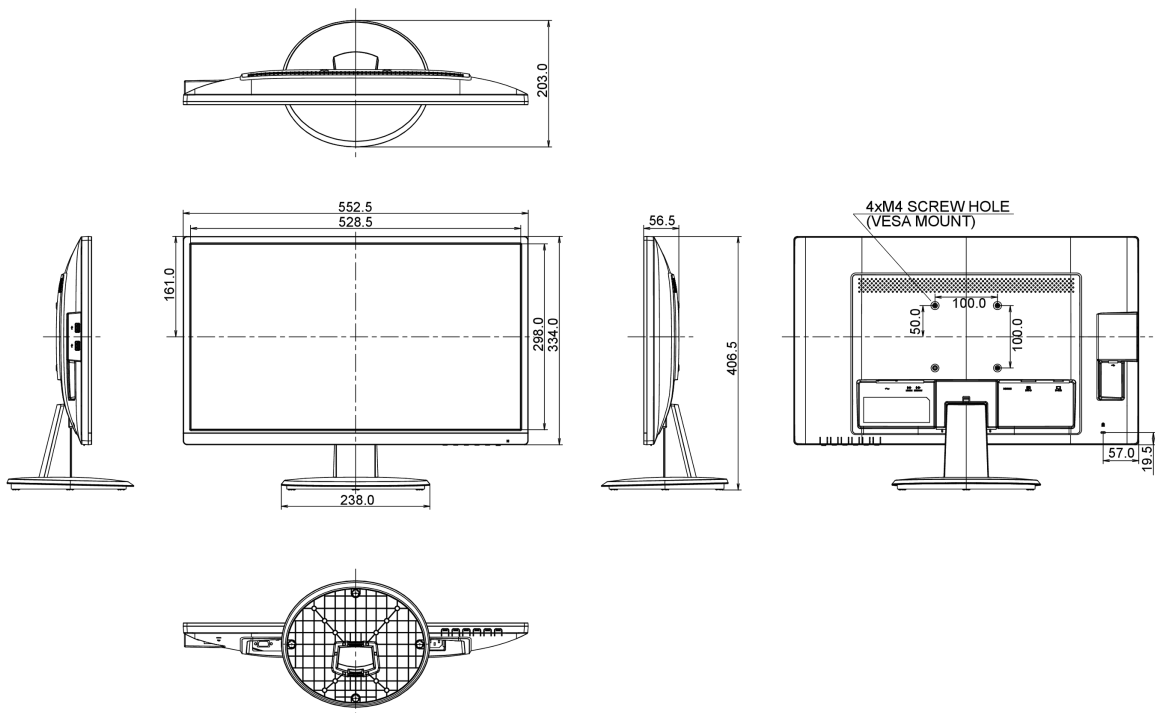

Diagonal	23.8", 60.5cm
Panel	AMVA LED, matte finish
Native resolution	1920 x 1080 @75Hz (HDMI&DisplayPort, 2.1 megapixel Full HD)
Aspect ratio	16:9
Panel brightness	250 cd/m ²
Static contrast	3 000:1
Advanced contrast	80M:1
Response time (GTG)	4ms
Viewing zone	horizontal/vertical: 178°/178°, right/left: 89°/89°, up/down: 89°/89°
Colour support	16.7mIn 8bit (sRGB: 99%; NTSC: 72%)
Horizontal Sync	30 - 80kHz
Viewable area W x H	527 x 296.5mm, 20.7 x 11.7"
Pixel pitch	0.275mm
Colour	matte

04 MECHANICAL

Display position adjustments	tilt
Tilt angle	22° up; 5° down
VESA mounting	100 x 100mm

05 ACCESSORIES INCLUDED

Cables	power, USB, HDMI
Other	quick start guide, safety guide

06 POWER MANAGEMENT

08 DIMENSIONS / WEIGHT

Product dimensions W x H x D	552.5 x 406.5 x 203mm
Box dimensions W x H x D	622 x 410 x 120mm
Weight (without box)	3.9kg
EAN code	4948570115655

All trademarks and registered trademarks acknowledged. E & O E. Specification subject to change without notice. All LCD's comply with ISO-9241-307:2008 in connection with pixel defects.