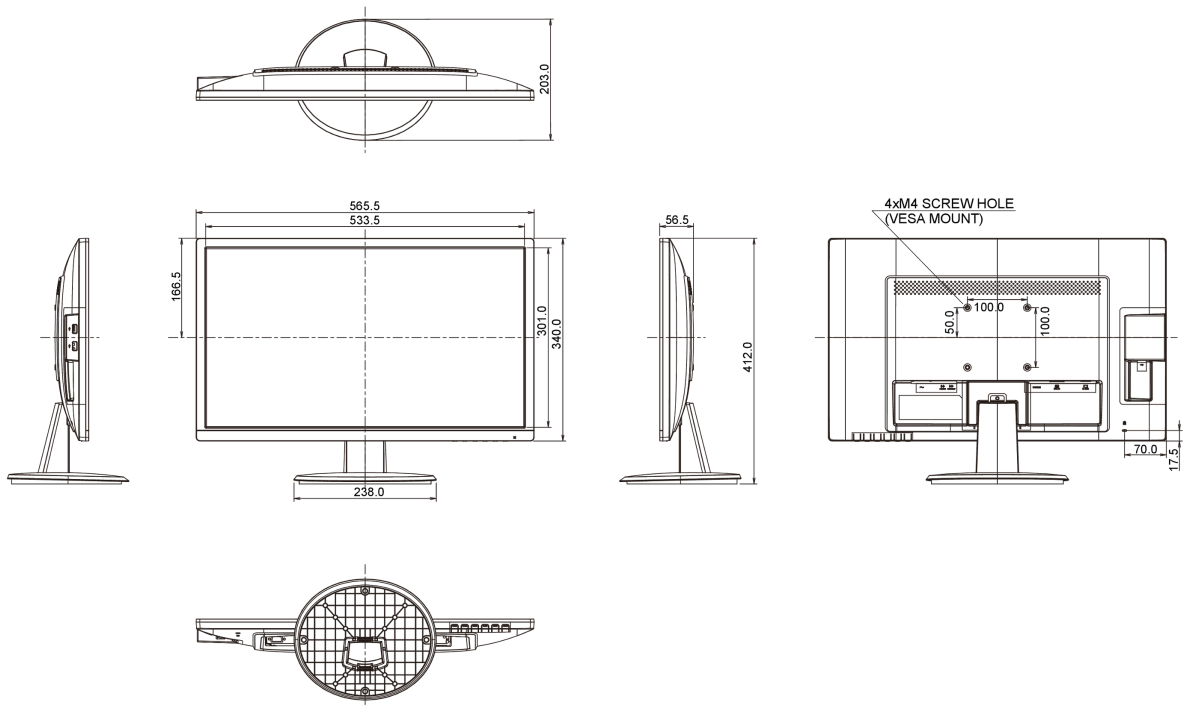

04 MECHANICAL

Display position adjustments	tilt
Tilt angle	22° up; 5° down
VESA mounting	100 x 100mm

05 ACCESSORIES INCLUDED

Cables	power, HDMI
Other	quick start guide, safety guide

06 POWER MANAGEMENT

Power supply unit	internal
Power supply	AC 100 - 240V, 50/60Hz
Power usage	24W typical, 0.5W stand by, 0.5W off mode

REACH SVHC

above 0.1%: Lead

08 DIMENSIONS / WEIGHT

Product dimensions W x H x D 565.5 x 412 x 203mm

Weight (without box) 3.4kg

EAN code 4948570115631

All trademarks and registered trademarks acknowledged. E & O E. Specification subject to change without notice. All LCD's comply with ISO-9241-307:2008 in connection with pixel defects.