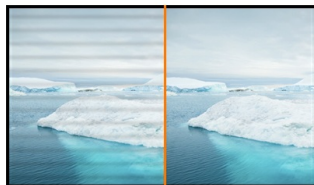

ProLite E2283HS – a Full HD LED monitor with 1 ms response time

The ProLite E2283HS is an excellent 22" Full HD LED-backlit monitor with 1920 x 1080p resolution. It features 1ms response time and 80 000 000 : 1 Advanced Contrast Ratio, assuring clear and vibrant picture quality and high contrast. Triple Input support ensures compatibility with the latest installed graphics cards and embedded Notebook outputs. The E2283HS is also equipped with two high quality stereo speakers. TCO Certified, this monitor is a reliable solution for both home and office use.

OverDrive ON / OFF

Quando il monitor visualizza delle grafiche molto veloci, può succedere che talvolta le immagini risultino sfocate. La funzionalità OverDrive riesce a eliminare questo inconveniente.