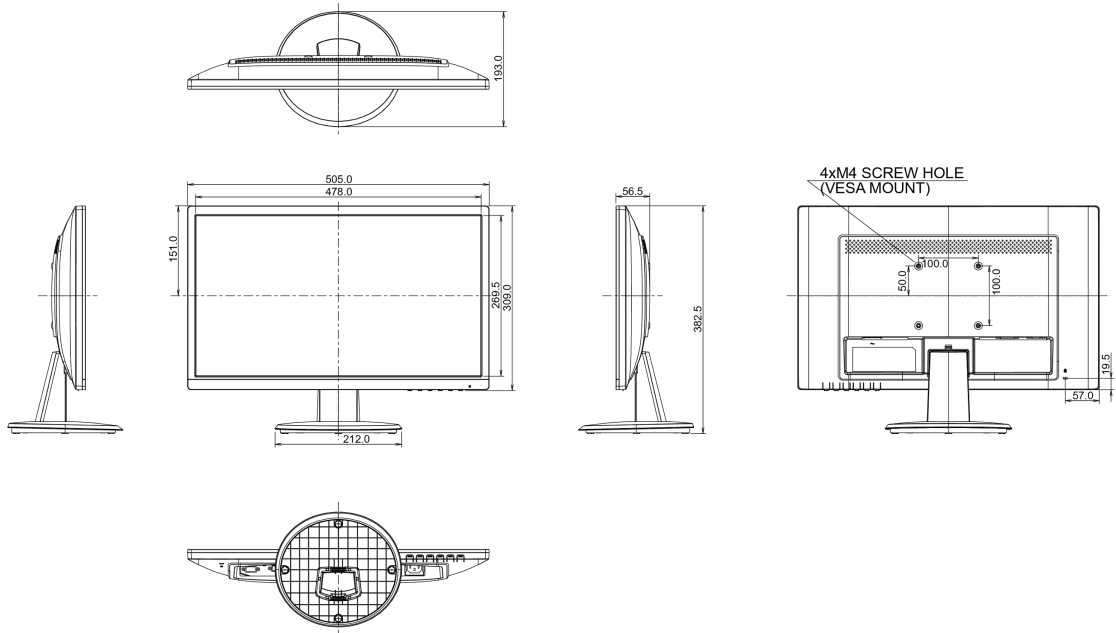

## 08 DIMENSIONS / WEIGHT

Product dimensions W x H x D	505 x 382.5 x 193mm
Weight (without box)	3.0kg
EAN code	4948570115617

© IIYAMA CORPORATION. ALL RIGHTS RESERVED