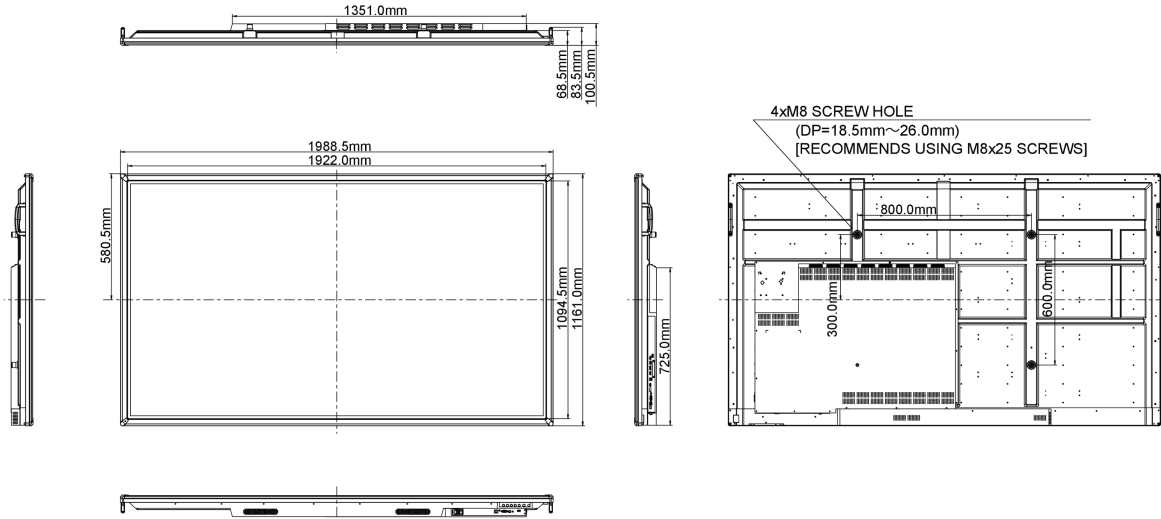

Ürün boyutları G x Y x D

1988.5 x 1161.0 x 100.5mm

Ağırlık (kutu hariç)

76kg

EAN kodu

4948570115310

All trademarks and registered trademarks acknowledged. E & O E. Specification subject to change without notice. All LCD's comply with ISO-9241-307:2008 in connection with pixel defects.