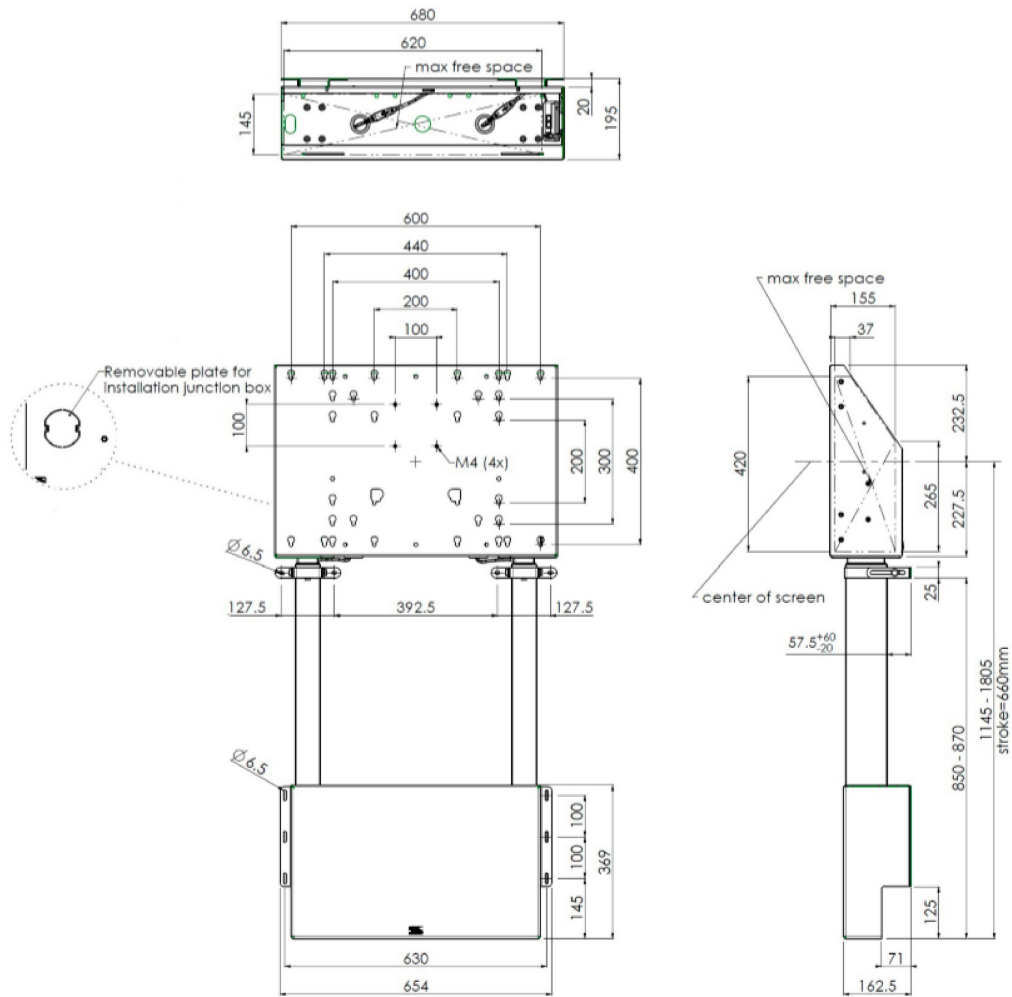

### Wall lift for large format (touch) displays up to 120kg.

A motorized trolley for touch screens up to VESA 600-400. What makes this product so unique is its screen flexibility and installation ease, within just three steps the product is installed and ready for use. This wheeled stand with electrical height adjustment has continuous and silent height adjustment and an integrated screen bracket containing most VESA patterns, making it suitable for almost every display. The embedded VESA bracket has another special feature, it can be used as support for a Desktop PC at the back. Please note: If your screen is too big (VESA 600-500/600 or VESA 800-500/600), please use the MD 052B7280 adapter.

#### 01 TECHNICAL SPECIFICATION

Screen size	65" - 86"
Max weight capacity	120kg / monitor

## 02 DIMENSIONS / WEIGHT

EAN code

4948570032433

All trademarks and registered trademarks acknowledged. E & O E. Specification subject to change without notice. All LCD's comply with ISO-9241-307:2008 in connection with pixel defects.